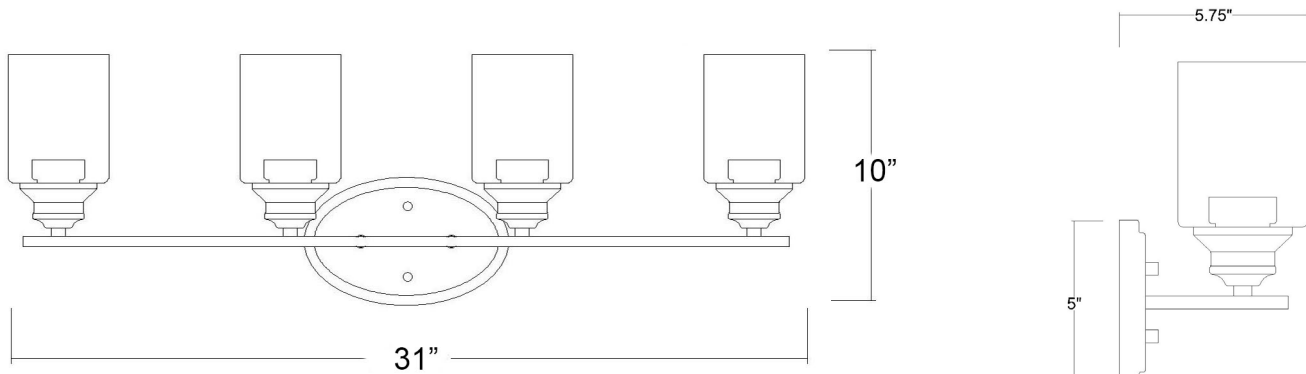

IN41453BK

GEMMA 4-LIGHT WALL SCONCE

Description: Gemma 4-Light Wall Sconce

Finish: Matte black

Dimensions: 31" W x 10" H x 5-3/4" ext.
Height on Center: 6-1/2"

Bulbs: 4-100W Med.

Installed Weight: 4.5 lbs.

Certification: cUL / damp location

Material: Steel and glass

Shades: Glass

Glass: Clear

Back Plate Dimensions: 8" x 5" oval

Chain/Wire: NA

Additional Finishes: ORB, SN