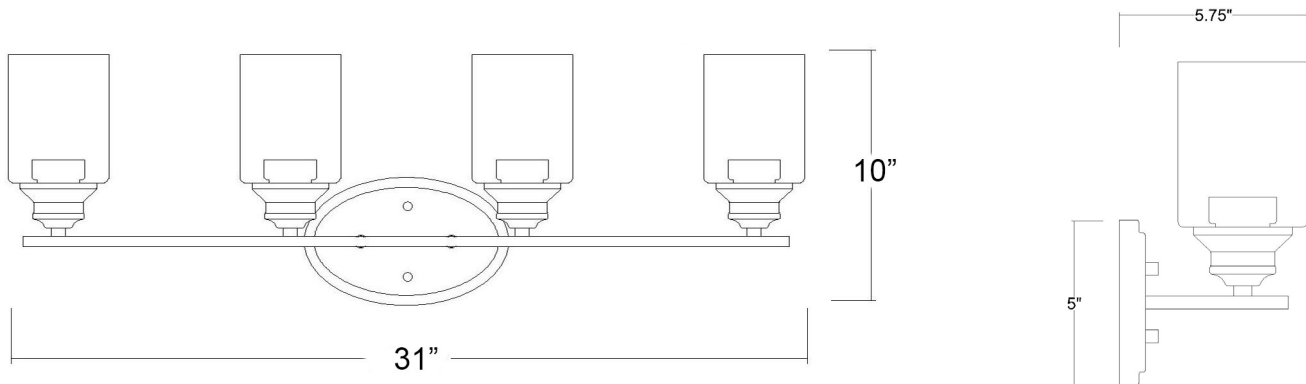

IN41453ORB

GEMMA 4-LIGHT WALL SCONCE

Description: Gemma 4-Light Wall Sconce

Finish: Oil Rubbed Bronze

Dimensions: 31" W x 10" H x 5-3/4" ext.
Height on Center: 6-1/2"

Bulbs: 4-100W Med.

Installed Weight: 4.5 lbs.

Certification: cUL / damp location

Material: Steel and glass

Shades: Glass

Glass: Clear

Back Plate Dimensions: 8" x 5" oval

Chain/Wire: NA

Additional Finishes: BK, SN