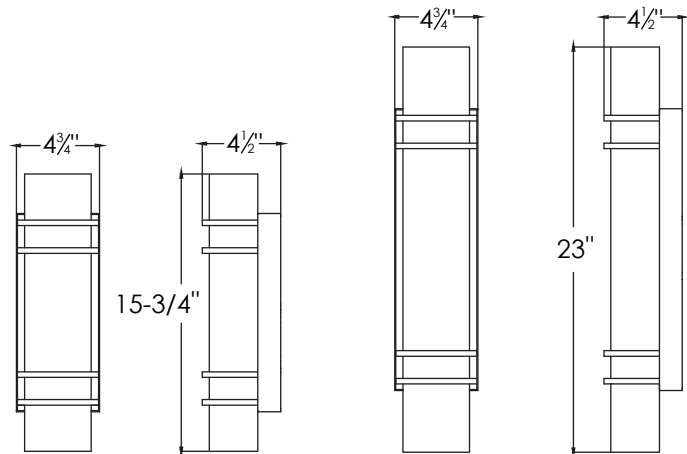

LOCATION		DATE
PREPARED BY		QUANTITY
COMMENTS		FIXTURE TYPE
CATALOG NUMBER		

Blaine LED Outdoor Sconce BLW Series

Features

This outdoor LED light is ideal for security and general lighting. Decorative metal accents. Provides lighting in residential, commercial, and hospitality applications. Fixture mounts to standard junction box (not included).

Construction

Standard mounting holes and hardware are included. Power supply connections must be made inside a junction box (not included).

Finish

Textured grey or textured bronze powder coated finish.

Diffuser

Diffuser is .100" thick matte white acrylic.

Electrical

This unit is direct wired with a low voltage electronic LED driver. The constant current LED driver is rated for 120-277 VAC input, Minimum starting temp -20°F.

Lamping

Fixture includes a LED modules capable of producing:
15-3/4" - 23W, 1800 source lumens
23" - 28W, 2800 source lumens
3000K (CCT). Rated for 50,000 Hrs. 90 CRI.

Certification

All fixtures are cETLus listed for wet locations.

Warranty

Limited warranty: This fixture is free from defects in materials and workmanship for a period of 5 years from date of purchase.

**Specifications and dimensions
subject to change without notice.**

Ordering Information:

Textured Grey	Textured Bronze	LED	Source Lumens	CCT	H	W	D
BLW5161800L30MVTG	BLW5161800L30MVBZ	23W	1800	3000K	15-3/4"	4-3/4"	4-1/2"
BLW5232800L30MVTG	BLW5232800L30MVBZ	28W	2800	3000K	23"	4-3/4"	4-1/2"