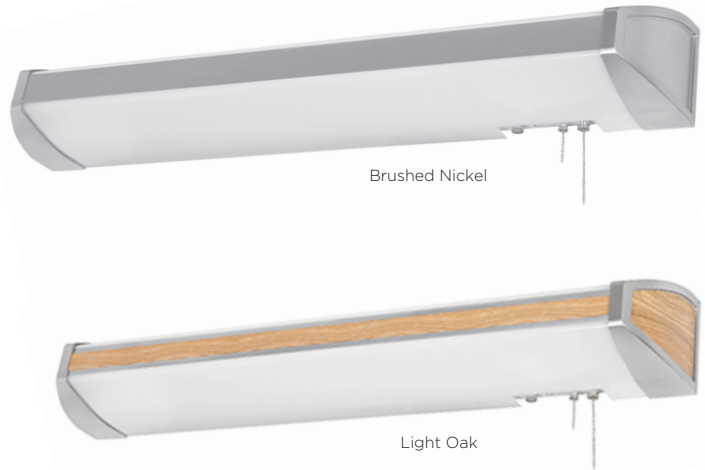

Construction

The wiring channel is formed from 22-gauge steel and is provided with mounting slots and wiring access. An internal divider provides separate lamp compartments for controlled up light and down light. Fixture can mount horizontally only. Power connections can be made in the fixture wiring channel or in a standard junction box (not included).

Finish

All faux wood parts are finished high gloss stained in light oak or mahogany. All metal parts are finished in plated brushed nickel. Internal housing is finished in a lighting grade baked white enamel.

Diffuser

Diffuser is white frosted acrylic, 0.090" thick. Frame mounts to electrical channel with two decorative screws.

Electrical

Input 120VAC / 60 Hz.
Not compatible with dimmers.
Integrated four position pull switch (on up, on down, on both, all off) and single pull switch for nightlight.

LED

Integrated LED modules capable of producing:
3 Ft. - 36W, 4050 source lumens total
4 Ft. - 46W, 5400 source lumens total
Rated for 50,000 hours, 3000K (CCT), 90 CRI.

Certification

cETLus listed for indoor damp locations.

Options

120-277V universal voltage available without switch and nightlight.

Warranty

Limited warranty: This fixture is free from defects in materials and workmanship for a period of 5 years from date-of-purchase.

Specifications and dimensions

subject to change without notice.

Ordering Information:

Brushed Nickel	Light Oak	Mahogany	LED	Source Lumens	CCT	L	H	D	MC
IDB394000L30ENBN	IDB394000L30ENLK	IDB394000L30ENMH	36W	1350 up/2700 down	3000K	39-15/16"	5-3/8"	6-1/4"	26-3/4"
IDB515400L30ENBN	IDB515400L30ENLK	IDB515400L30ENMH	46W	1800 up/3600 down	3000K	51-15/16"	5-3/8"	6-1/4"	38-3/4"