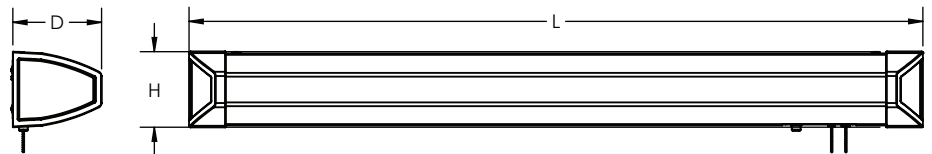

Construction

The wiring channel is formed from 22-gauge steel and is provided with mounting slots and wiring access. An internal divider provides separate lamp compartments for controlled up light and down light. Fixture can mount horizontally only. Power connections can be made in the fixture wiring channel or in a standard junction box (not included).

Finish

All faux wood parts are finished high gloss stained in light oak or mahogany. All metal parts are finished in plated brushed nickel. Internal housing is finished in a lighting grade baked white enamel.

Diffuser

Diffuser is white frosted acrylic, 0.090" thick. Frame mounts to electrical channel with two decorative screws.

Electrical

Input 120VAC / 60 Hz.
Not compatible with dimmers.
Integrated four position pull switch (on up, on down, on both, all off) and single pull switch for nightlight.

LED

Integrated LED modules capable of producing:
3 Ft. - 36W, 4050 source lumens total
4 Ft. - 46W, 5400 source lumens total
Rated for 50,000 hours, 3000K (CCT), 90 CRI.

Certification

cETLus listed for indoor damp locations.

Options

120-277V universal voltage available without switch and nightlight.

Warranty

Limited warranty: This fixture is free from defects in materials and workmanship for a period of 5 years from date-of-purchase.

Specifications and dimensions

subject to change without notice.

Ordering Information:

Brushed Nickel	Light Oak	Mahogany	LED	Source Lumens	CCT	L	H	D	MC
IDB394000L30ENBN	IDB394000L30ENLK	IDB394000L30ENMH	36W	1350 up/2700 down	3000K	39-15/16"	5-3/8"	6-1/4"	26-3/4"
IDB515400L30ENBN	IDB515400L30ENLK	IDB515400L30ENMH	46W	1800 up/3600 down	3000K	51-15/16"	5-3/8"	6-1/4"	38-3/4"