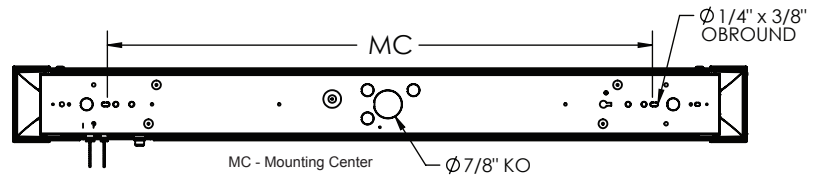

Construction

The wiring channel is formed from 22-gauge steel and is provided with mounting slots and wiring access. An internal divider provides separate lamp compartments for controlled up light and down light. Fixture can mount horizontally only. Power connections can be made in the fixture wiring channel or in a standard junction box (not included).

Finish

All faux wood parts are finished high gloss stained in light oak or mahogany. All metal parts are finished in plated brushed nickel. Internal housing is finished in a lighting grade baked white enamel.

Diffuser

Diffuser is white frosted acrylic, 0.090" thick. Frame mounts to electrical channel with two decorative screws.

Electrical

Input 120VAC / 60 Hz.
Not compatible with dimmers.
Integrated four position pull switch (on up, on down, on both, all off) and single pull switch for nightlight.

LED

Integrated LED modules capable of producing:
3 Ft. - 36W, 4050 source lumens total
4 Ft. - 46W, 5400 source lumens total
Rated for 50,000 hours, 3000K (CCT), 90 CRI.

Certification

cETLus listed for indoor damp locations.

Options

120-277V universal voltage available without switch and nightlight.

Warranty

Limited warranty: This fixture is free from defects in materials and workmanship for a period of 5 years from date-of-purchase.

Specifications and dimensions

subject to change without notice.

Ordering Information:

Brushed Nickel	Light Oak	Mahogany	LED	Source Lumens	CCT	L	H	D	MC
IDB394000L30ENBN	IDB394000L30ENLK	IDB394000L30ENMH	36W	1350 up/2700 down	3000K	39-15/16"	5-3/8"	6-1/4"	26-3/4"
IDB515400L30ENBN	IDB515400L30ENLK	IDB515400L30ENMH	46W	1800 up/3600 down	3000K	51-15/16"	5-3/8"	6-1/4"	38-3/4"