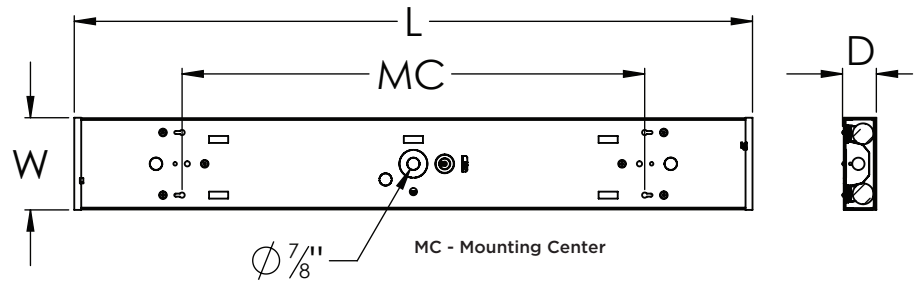

Construction

Housing is made from 22-gauge stamped steel and painted in lighting grade white. One of the end cap is designed to pivot with spring tension for ease of servicing the diffuser. Diffuser is supported by end caps. Power supply connections must be made inside a junction box (not included).

Specifications and dimensions subject to change without notice.

LOCATION		DATE
PREPARED BY		QUANTITY
COMMENTS		FIXTURE TYPE
CATALOG NUMBER		

Ordering Information:

Cool White	LED	Source Lumens	CCT	L	W	D	MC
SPRL052424L40MV	26W	2400	4000K	24"	5-3/8"	2-1/2"	12-3/16"
SPRL054836L40MV	40W	3600	4000K	48"	5-3/8"	2-1/2"	36-3/16"
SPRL074873L40MV	55W	7300	4000K	48"	6-1/2"	2-3/4"	36-3/16"