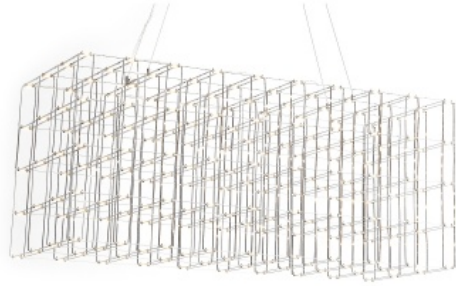

AVENUE LIGHTING

Item#: HF8115-CH

Chrome
18"W x 14"H x 34"L
124" OAH
(112) .6W LED 68W Total / 12V
3000K

| |
|------------------------------|
| COMPANY NAME: |
| DATE: |
| PROJECT NAME: |
| LOCATION: |
| APPROVED BY: |
| PRODUCT ITEM CODE: HF8115-CH |