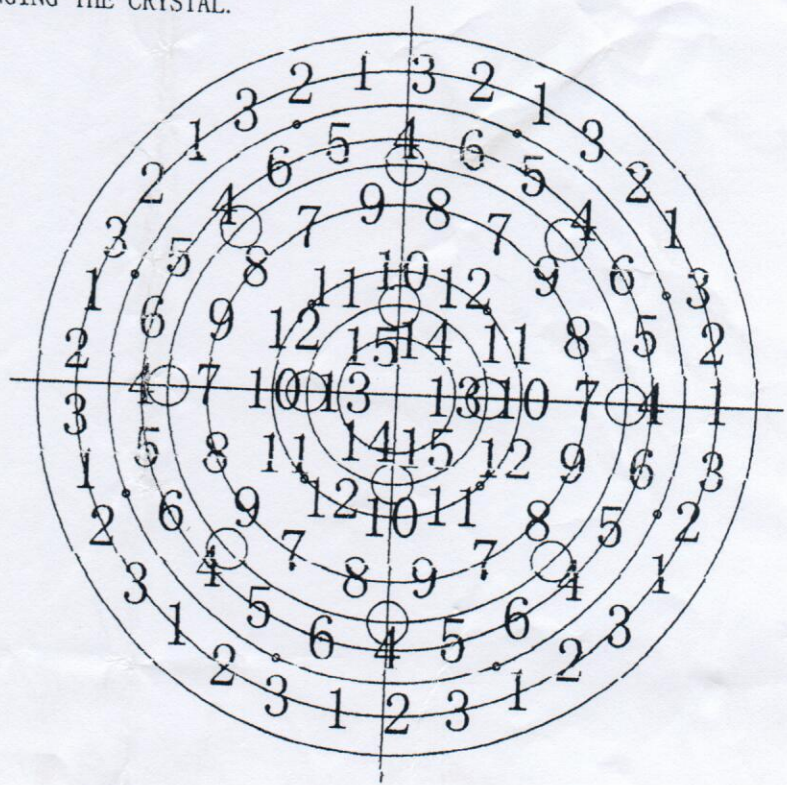

ASSEMBLE INSTRUCTION

6601C32C-12L

110V GU10 BULB 12*35W

∅800*H2700mm

1. PLEASE TAKE OFF THE PLASTIC SHEET FROM THE STAINLESS.
2. PLEASE WEAR THE GLOVES WHEN YOU HANGING THE CRYSTAL.
3. ALL THE CRYSTAL BALL ARE 40#.

NO.	1	2	3	4	5	6	7	8	9	10	11	12	13	14	15
-----	---	---	---	---	---	---	---	---	---	----	----	----	----	----	----