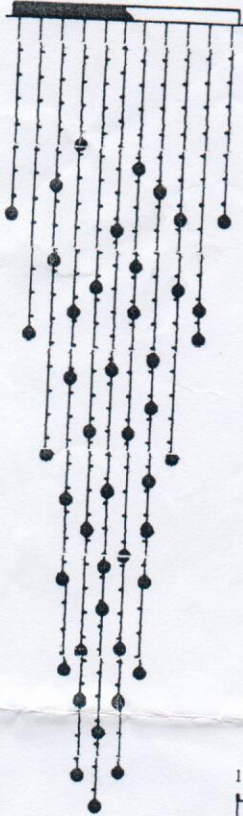

ASSEMBLE INSTRUCTION

6601C32C-12L

110V GU10 BULB 12*35W

∅800*H2700mm

1. PLEASE TAKE OFF THE PLASTIC SHEET FROM THE STAINLESS.
2. PLEASE WEAR THE GLOVES WHEN YOU HANGING THE CRYSTAL.
3. ALL THE CRYSTAL BALL ARE 40#.

NO.	1	2	3	4	5	6	7	8	9	10	11	12	13	14	15
-----	---	---	---	---	---	---	---	---	---	----	----	----	----	----	----