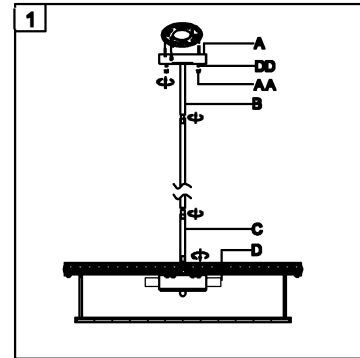

Trade Mark:
CRYSTAL WORLD INC

Product Name: Pendant lamp
Model :8006P24C-R
120Vac, 60Hz,AC ONLY
Lamp Size:Ø24"*H48"

Intertek
4006677

PENDANT LAMP ASSEMBLY INSTRUCTIONS

1.Place fixture(A)onto mounting screws (DD).secure with cap nuts (AA). Please fix (A) with (B).(B) with (C), (C) with (D).

Hardware Used

AA Cap nut  X 2
DD Mounting screw  X 2

2.Please hang the crystal (1) (2) to the fixture .

1  22mm*1PCS
2  40mm*1PCS
63mm*2PCS
127PCS
80PCS

3.Install light bulbs (not included).
Use bulb
120V E12  10*40W Max.