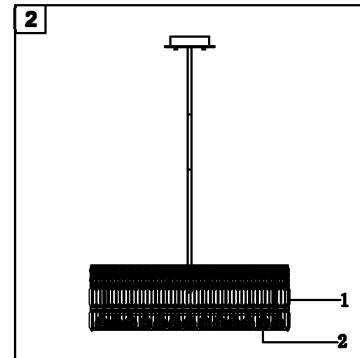

Trade Mark:
CRYSTAL WORLD INC

Product Name: Pendant lamp
Model :8006P24C-R
120Vac, 60Hz,AC ONLY
Lamp Size:Ø24"*H48"

Intertek
4006677

PENDANT LAMP ASSEMBLY INSTRUCTIONS

1.Place fixture(A)onto mounting screws (DD).secure with cap nuts (AA). Please fix (A) with (B).(B) with (C), (C) with (D).

Hardware Used

AA Cap nut  X 2
DD Mounting screw  X 2

2.Please hang the crystal (1) (2) to the fixture .

1  22mm*1PCS
2  40mm*1PCS
63mm*2PCS
127PCS
80PCS

3.Install light bulbs (not included).
Use bulb
120V E12  10*40W Max.