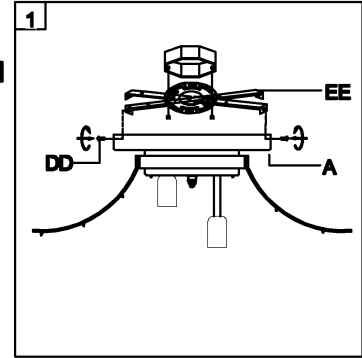

Trade Mark:
CRYSTAL WORLD INC

Product Name: Ceiling lamp
Model :8012C20C
120Vac, 60Hz,AC ONLY
Lamp size:Ø20"XH14"

CEILING LAMP ASSEMBLY INSTRUCTIONS

- Place fixture (A) onto Crossbar (EE).
secure with Mounting screw (DD).
Note:The fixture (A) should be installed
with the sockets facing down.

Hardware Used

DD Mounting screw  X 4

- Please put the crystal(1) (2)(3) (4) (5) (6) (7) to the fixture .

- Install light bulbs (not included).
Use bulb
120V E12  6*40W Max.