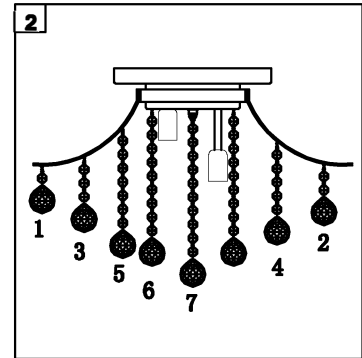

Trade Mark:
CRYSTAL WORLD INC

Product Name: Ceiling lamp
Model :8012C20C
120Vac, 60Hz,AC ONLY
Lamp size:Ø20"XH14"

CEILING LAMP ASSEMBLY INSTRUCTIONS

- Place fixture (A) onto Crossbar (EE).
secure with Mounting screw (DD).
Note:The fixture (A) should be installed
with the sockets facing down.

Hardware Used

DD Mounting screw  X 4

- Please put the crystal(1) (2)(3) (4) (5) (6) (7) to the fixture .

- Install light bulbs (not included).
Use bulb
120V E12  6*40W Max.