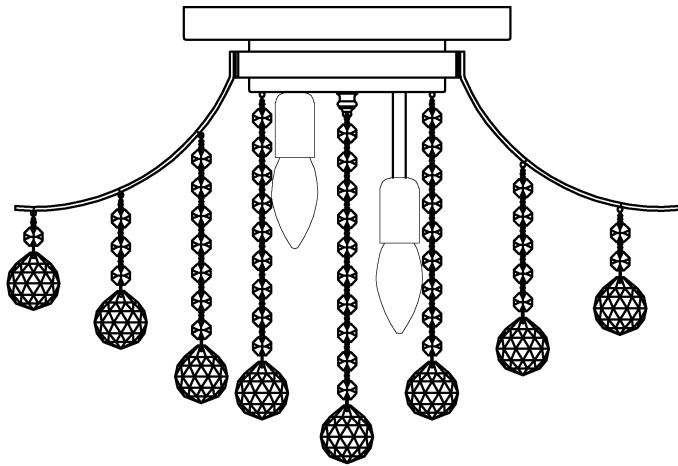

Trade Mark:
CRYSTAL WORLD INC

Product Name: Ceiling lamp
Model :8012C20C
120Vac, 60Hz,AC ONLY
Lamp size:Ø20"XH14"

CEILING LAMP ASSEMBLY INSTRUCTIONS

- Place fixture (A) onto Crossbar (EE).
secure with Mounting screw (DD).
Note:The fixture (A) should be installed
with the sockets facing down.

Hardware Used

DD Mounting screw  X 4

- Please put the crystal(1) (2)(3) (4) (5) (6) (7) to the fixture .

- Install light bulbs (not included).
Use bulb
120V E12  6*40W Max.