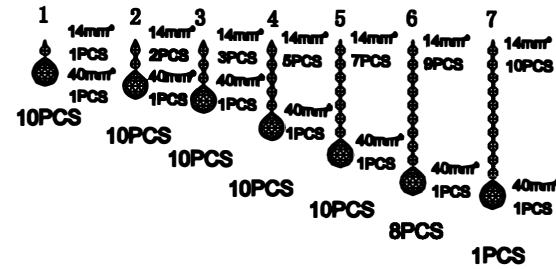

Trade Mark:
CRYSTAL WORLD INC

Product Name: Ceiling lamp
Model :8012C20C
120Vac, 60Hz,AC ONLY
Lamp size:Ø20"XH14"

CEILING LAMP ASSEMBLY INSTRUCTIONS

- Place fixture (A) onto Crossbar (EE).
secure with Mounting screw (DD).
Note:The fixture (A) should be installed
with the sockets facing down.

Hardware Used

DD Mounting screw  X 4

- Please put the crystal(1) (2)(3) (4) (5) (6) (7) to the fixture .

- Install light bulbs (not included).
Use bulb
120V E12  6*40W Max.