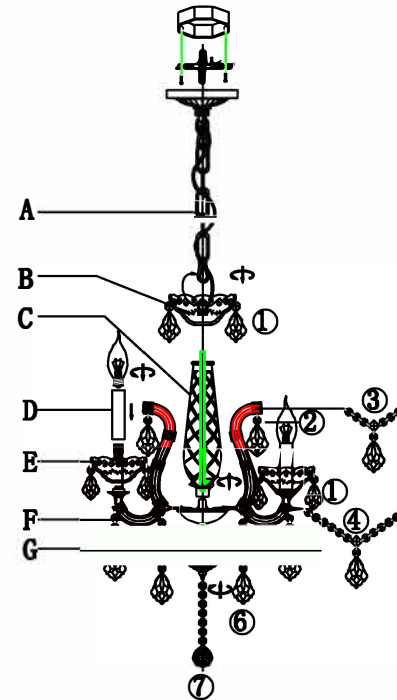

Trade Mark:
CRYSTAL WORLD INC

Product Name: Pendant lamp
Model :8397P18C-4
120Vac, 60Hz,AC ONLY
Lamp Size:Ø20**23"H~82"

PENDANT LAMP ASSEMBLY INSTRUCTIONS

1. Please fix A ,B and C with F, D and E with F, G with F.
2. Please wear gloves when you hanging the crystal.
3. Install bulbs(NOT INCLUDED).USE 120V E12  4*40W Max.

1
14mm→1PCS
50mm→1PCS
20PCS

2
14mm→1PCS
63mm→1PCS
4PCS

3
14mm→7PCS
16mm→1PCS
63mm→1PCS
4PCS

4
14mm→13PCS
16mm→1PCS
63mm→1PCS
4PCS

5
14mm→4PCS
63mm→1PCS
4PCS

6
14mm→6PCS
63mm→1PCS
4PCS

7
14mm→7PCS
40mm→1PCS
1PCS

D
115mm
4PCS