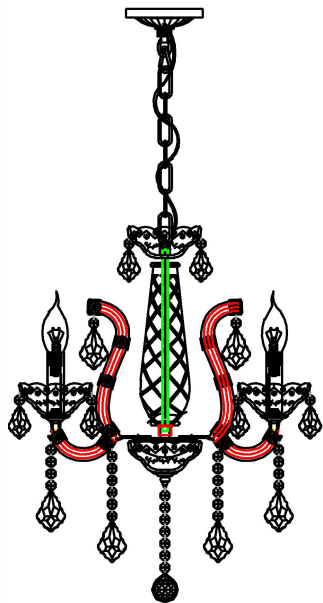

Trade Mark:
CRYSTAL WORLD INC

Product Name: Pendant lamp
Model :8397P18C-4
120Vac, 60Hz,AC ONLY
Lamp Size:Ø20**23"H~82"

PENDANT LAMP ASSEMBLY INSTRUCTIONS

1. Please fix A ,B and C with F, D and E with F, G with F.
2. Please wear gloves when you hanging the crystal.
3. Install bulbs(NOT INCLUDED).USE 120V E12  4*40W Max.

1
14mm→1PCS
50mm→1PCS
20PCS

2
14mm→1PCS
63mm→1PCS
4PCS

3
14mm→7PCS
16mm→1PCS
63mm→1PCS
4PCS

4
14mm→13PCS
16mm→1PCS
63mm→1PCS
4PCS

5
14mm→4PCS
63mm→1PCS
4PCS

6
14mm→6PCS
63mm→1PCS
4PCS

7
14mm→7PCS
40mm→1PCS
1PCS

D
115mm
4PCS