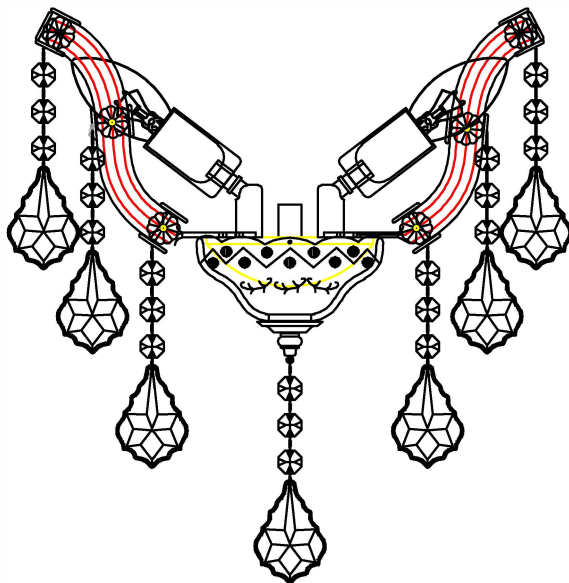

Trade Mark:
CRYSTAL WORLD INC

Product Name: Pendant lamp
Model :8418C14C-4(Clear)
120Vac, 60Hz,AC ONLY
Lamp Size:Ø14**H16"

PENDANT LAMP ASSEMBLY INSTRUCTIONS

1.Install bulbs(NOT INCLUDED),USE 120V LED 4*40W Max

NO	Crystal Model	Quantity
1	14MM*3+63MM*1	13
2	14MM*13+16MM*1+63MM*1	4