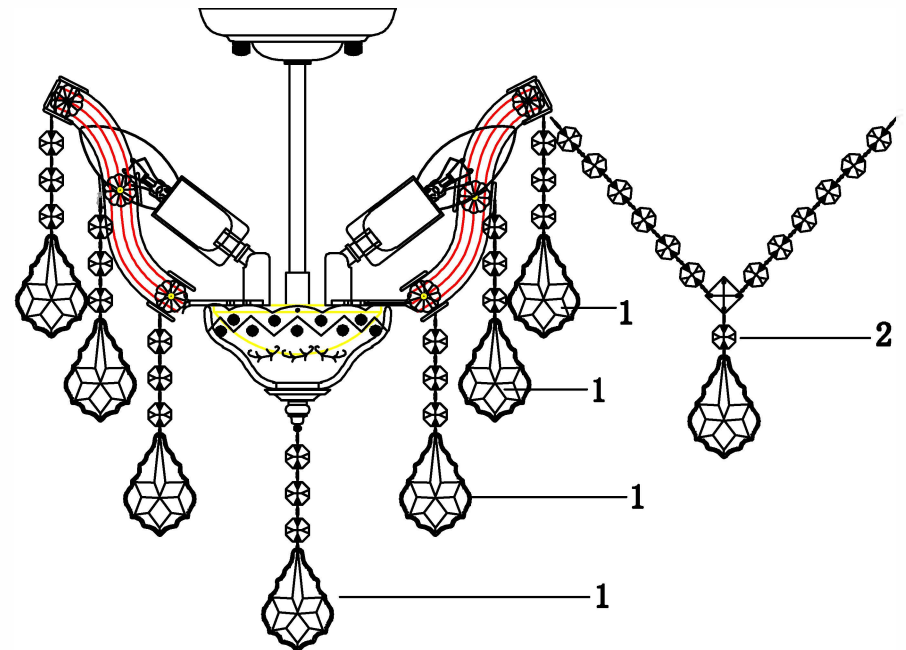

Trade Mark:
CRYSTAL WORLD INC

Product Name: Pendant lamp
Model :8418C14C-4(Clear)
120Vac, 60Hz,AC ONLY
Lamp Size:Ø14**H16"

PENDANT LAMP ASSEMBLY INSTRUCTIONS

1.Install bulbs(NOT INCLUDED),USE 120V LED 4*40W Max

NO	Crystal Model	Quantity
1	14MM*3+63MM*1	13
2	14MM*13+16MM*1+63MM*1	4