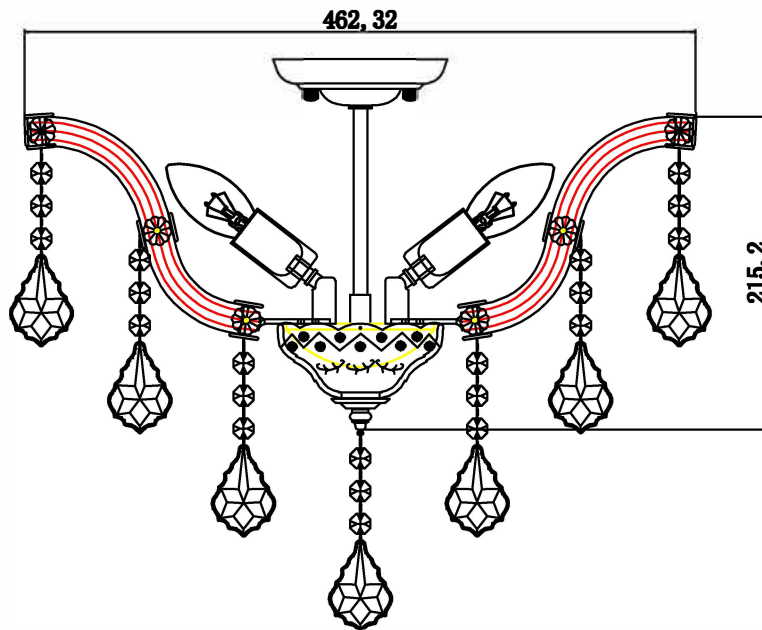

Trade Mark:
CRYSTAL WORLD INC

Product Name: Pendant lamp
Model :8418C20C-6(Smoke)
120Vac, 60Hz,AC ONLY
Lamp Size:Ø20**H18"

PENDANT LAMP ASSEMBLY INSTRUCTIONS

1.Install bulbs(NOT INCLUDED),USE 120V LED  6*40W Max

NO	Crystal Model	Quantity
1	14MM*3+63MM*1	19
2	14MM*11+16MM*1+63MM*1	6
3	14MM*9+16MM*1+63MM*1	6