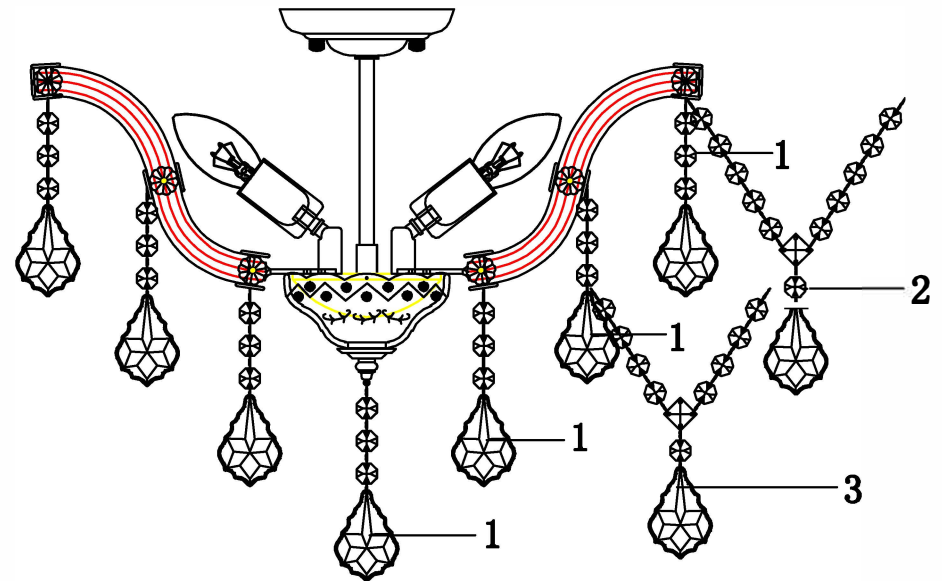

Trade Mark:
CRYSTAL WORLD INC

Product Name: Pendant lamp
Model :8418C20C-6(Smoke)
120Vac, 60Hz,AC ONLY
Lamp Size:Ø20**H18"

PENDANT LAMP ASSEMBLY INSTRUCTIONS

1.Install bulbs(NOT INCLUDED),USE 120V LED  6*40W Max

NO	Crystal Model	Quantity
1	14MM*3+63MM*1	19
2	14MM*11+16MM*1+63MM*1	6
3	14MM*9+16MM*1+63MM*1	6