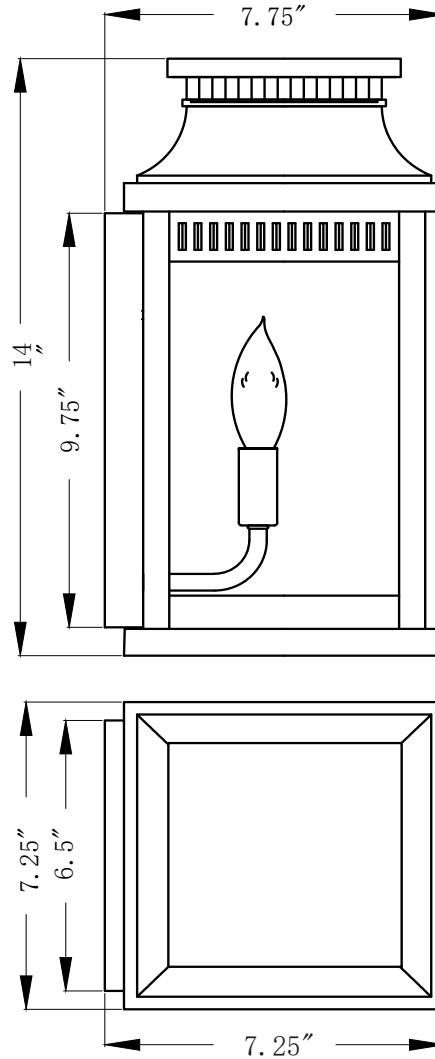

PROJECT: _____

FIXTURE TYPE: _____

LOCATION: _____

CONTACT/PHONE: _____

Item	0418W7S-2
Collection	
Finish	Black
Glass	Air bubble
Crystal	-----
Input	120V AC,60HZ,AC

Length/Dia.	7.75"
Width/Ext.	7.75"
Height	14"
Maximum	14"
Lumens	-----

Light Source	E12
Bulb Info.	2×60W
Included	-----
Dimmable	No
Color	-----
Weight	