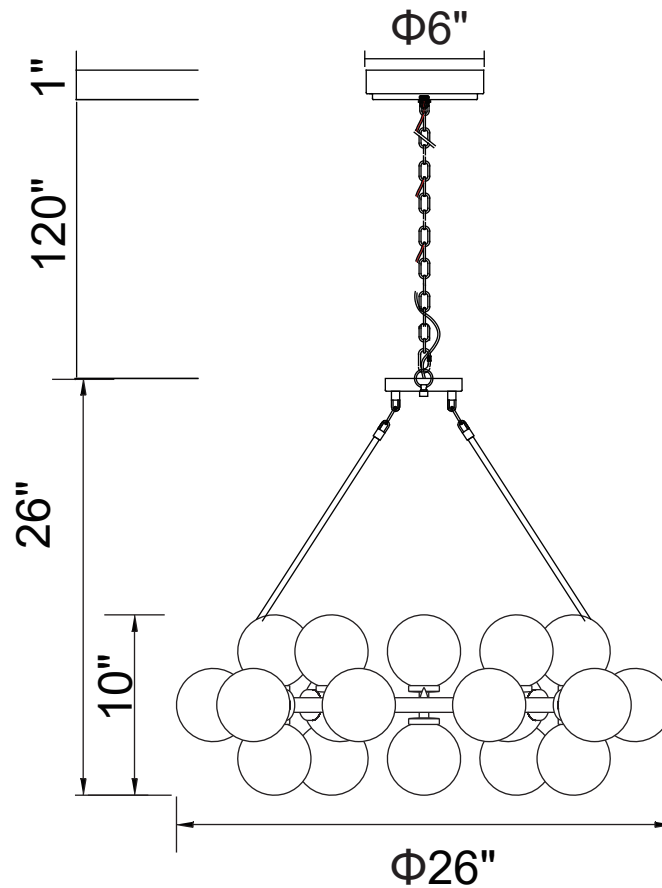

PROJECT: \_\_\_\_\_

FIXTURE TYPE: \_\_\_\_\_

LOCATION: \_\_\_\_\_

CONTACT/PHONE: \_\_\_\_\_

Item	1020P26-25-101
Collection	ARYA
Finish	Black
Glass	-----
Crystal	-----
Input	120V AC,60HZ,AC

Shade	-----
Length/Dia.	26"
Width/Ext.	-----
Height	10"
Maximum	148"
Lumens	-----

Light Source	LED
Bulb Info.	25×G9×MAX7W
Included	-----
Dimmable	Yes
Color	-----
Weight	