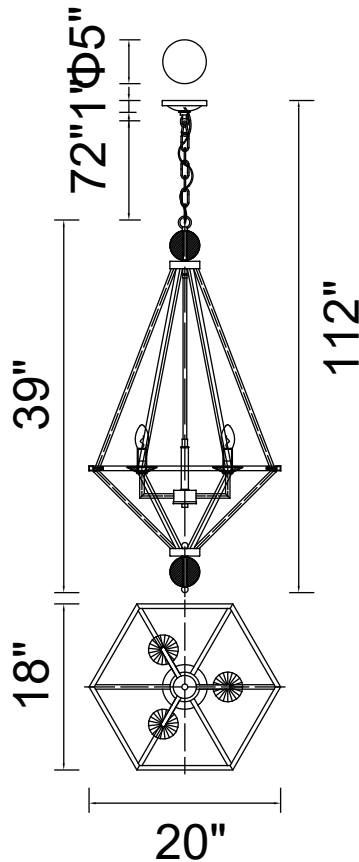

PROJECT: _____

FIXTURE TYPE: _____

LOCATION: _____

CONTACT/PHONE: _____

Item	1027P20-3-601
Collection	CALISTA
Finish	Chrome
Glass	-----
Crystal	Clear
Input	120V AC,60HZ,AC

Shade	-----
Length/Dia.	20"
Width/Ext.	18"
Height	39"
Maximum	112"
Lumens	-----

Light Source	E12
Bulb Info.	12×60W
Included	-----
Dimmable	Yes
Color	-----
Weight	5.2KG