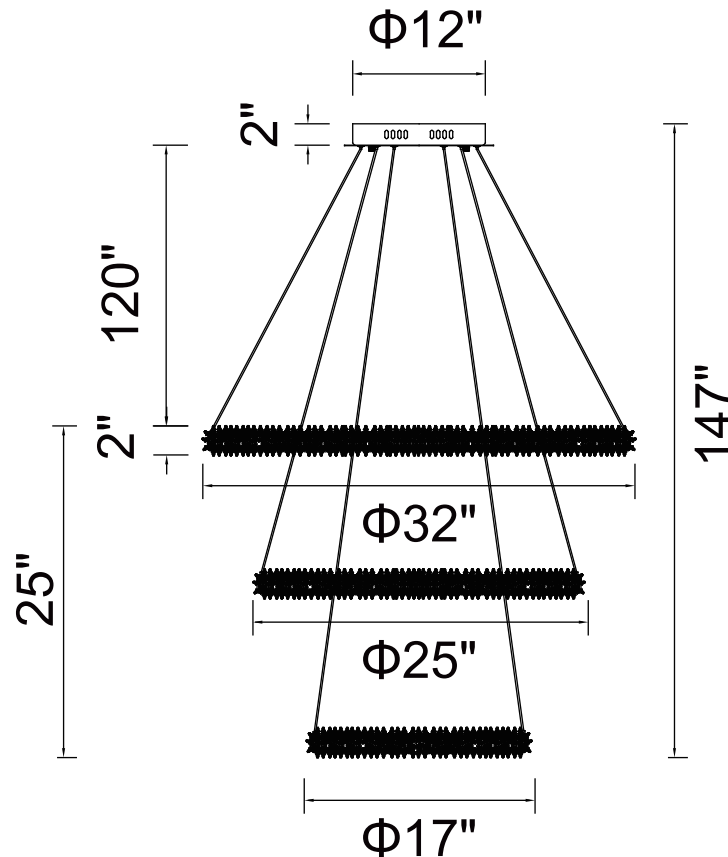

PROJECT: \_\_\_\_\_

FIXTURE TYPE: \_\_\_\_\_

LOCATION: \_\_\_\_\_

CONTACT/PHONE: \_\_\_\_\_

Item	1042P32-601-3R
Collection	ARIELLE
Finish	Chrome
Glass	-----
Crystal	Clear
Input	120V AC,60HZ,AC

Shade	-----
Length/Dia.	32"
Width/Ext.	-----
Height	25"
Maximum	147"
Lumens	5400

Light Source	LED
Bulb Info.	180W
Included	-----
Dimmable	Yes
Color	4000K
Weight	15.0KG