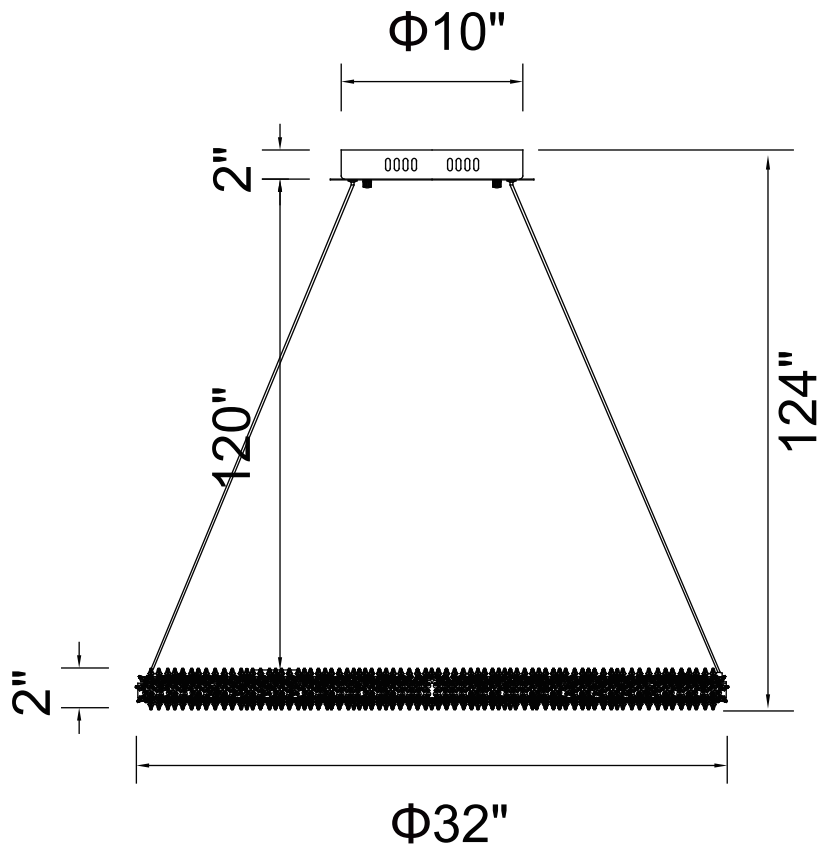

PROJECT: _____

FIXTURE TYPE: _____

LOCATION: _____

CONTACT/PHONE: _____

Item	1042P32-601-R
Collection	ARIELLE
Finish	Chrome
Glass	-----
Crystal	Clear
Input	120V AC,60HZ,AC

Shade	-----
Length/Dia.	32"
Width/Ext.	-----
Height	2"
Maximum	124"
Lumens	3200

Light Source	LED
Bulb Info.	80W
Included	-----
Dimmable	Yes
Color	4000K
Weight	6.8KG