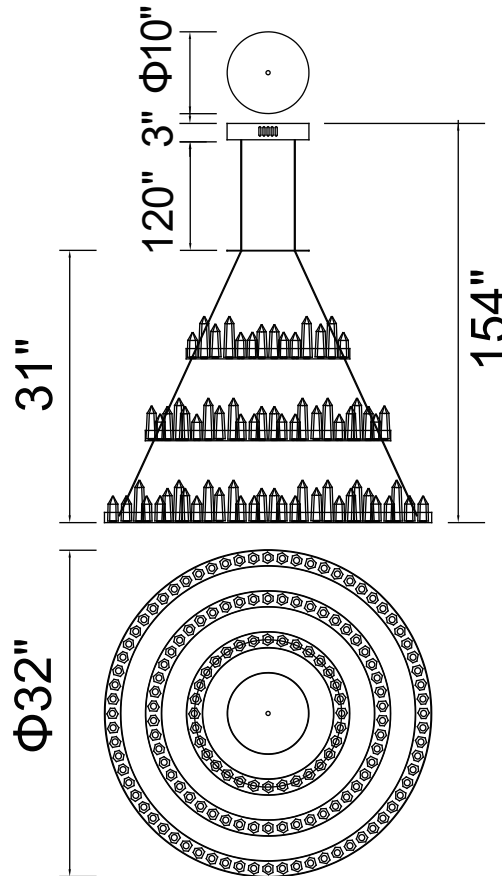

PROJECT: _____

FIXTURE TYPE: _____

LOCATION: _____

CONTACT/PHONE: _____

Item	1043P32-3-101
Collection	JULIETTE
Finish	Black
Glass	-----
Crystal	-----
Input	120V AC,60HZ,AC

Shade	-----
Length/Dia.	32"
Width/Ext.	-----
Height	31"
Maximum	154"
Lumens	6600

Light Source	LED
Bulb Info.	220W
Included	-----
Dimmable	Yes
Color	3000K
Weight	22.2KG