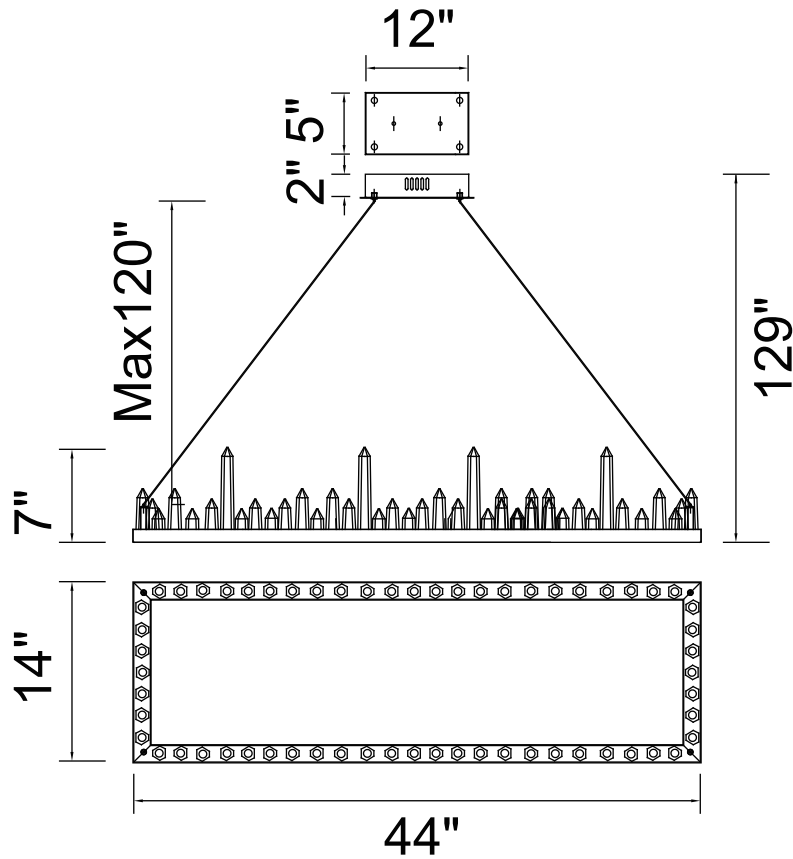

PROJECT: _____

FIXTURE TYPE: _____

LOCATION: _____

CONTACT/PHONE: _____

Item	1043P44-101-RC
Collection	JULIETTE
Finish	Black
Glass	-----
Crystal	-----
Input	120V AC,60HZ,AC

Shade	-----
Length/Dia.	44"
Width/Ext.	14"
Height	7"
Maximum	129"
Lumens	4200

Light Source	LED
Bulb Info.	120W
Included	-----
Dimmable	Yes
Color	3000K
Weight	9.8KG