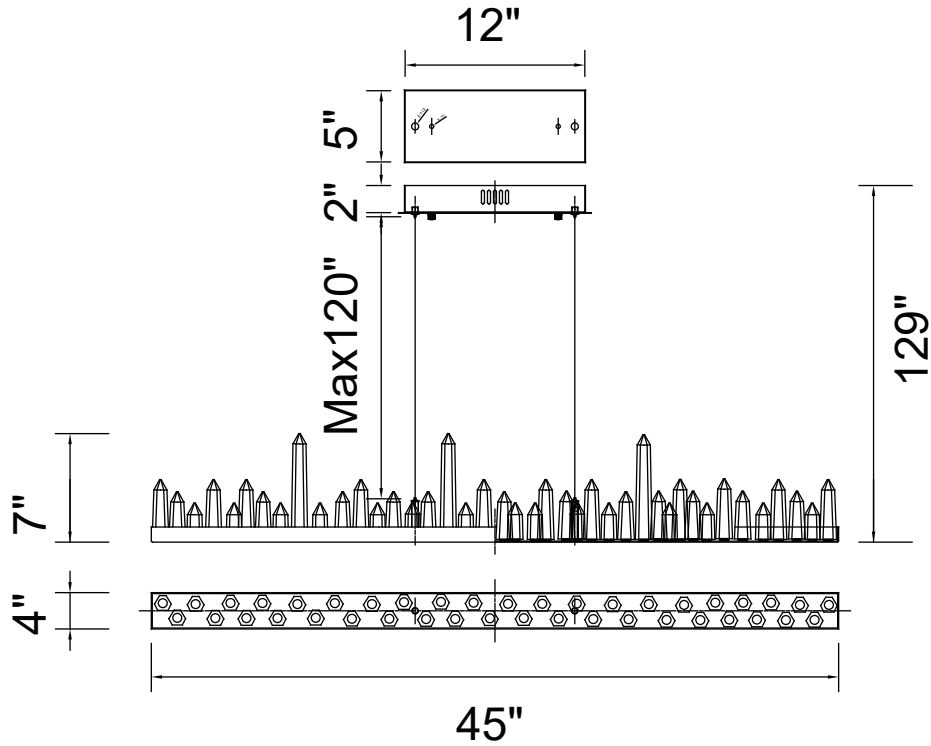

PROJECT: _____
 FIXTURE TYPE: _____
 LOCATION: _____
 CONTACT/PHONE: _____

Item	1043P45-101-RC
Collection	JULIETTE
Finish	Black
Glass	-----
Crystal	-----
Input	120V AC,60HZ,AC

Shade	-----
Length/Dia.	45"
Width/Ext.	4"
Height	7"
Maximum	129"
Lumens	3600

Light Source	LED
Bulb Info.	120W
Included	-----
Dimmable	Yes
Color	3000K
Weight	6.8KG