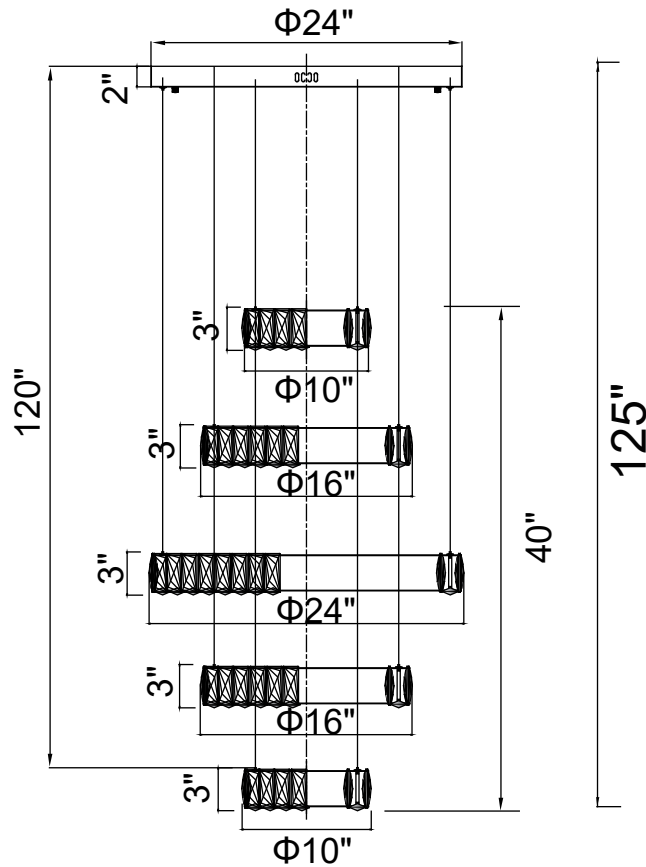

PROJECT: _____
 FIXTURE TYPE: _____
 LOCATION: _____
 CONTACT/PHONE: _____

Item	1044P24-601-R-5C
Collection	MADELINE
Finish	Chrome
Glass	-----
Crystal	Clear
Input	120V AC,60HZ,AC

Shade	-----
Length/Dia.	24"
Width/Ext.	-----
Height	40"
Maximum	125"
Lumens	5000

Light Source	LED
Bulb Info.	100W
Included	-----
Dimmable	Yes
Color	4000K
Weight	18.0KG