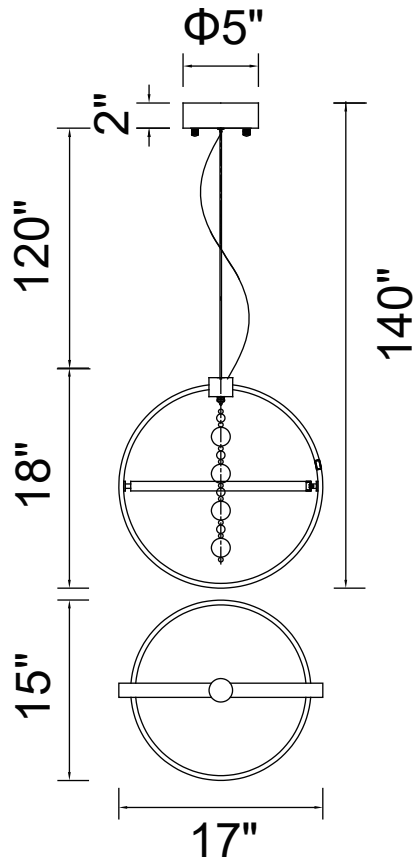

PROJECT: \_\_\_\_\_

FIXTURE TYPE: \_\_\_\_\_

LOCATION: \_\_\_\_\_

CONTACT/PHONE: \_\_\_\_\_

Item	1054P17-601
Collection	FRANCESSCA
Finish	Chrome
Glass	-----
Crystal	Clear
Input	120V AC,60HZ,AC

Shade	-----
Length/Dia.	18"
Width/Ext.	15"
Height	18"
Maximum	140"
Lumens	-----

Light Source	LED
Bulb Info.	12W
Included	-----
Dimmable	Yes
Color	3000K
Weight	1.5KG