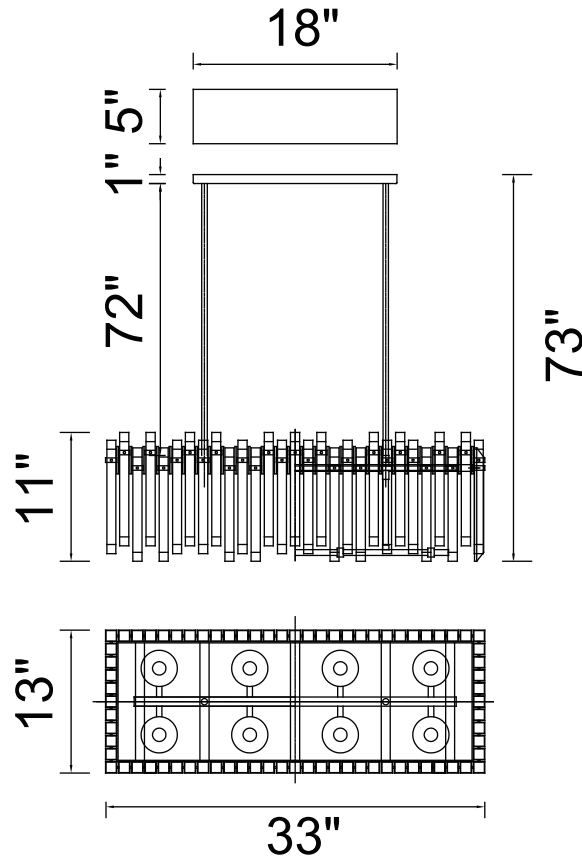

PROJECT: _____

FIXTURE TYPE: _____

LOCATION: _____

CONTACT/PHONE: _____

Item	1065P33-8-601-RC
Collection	HENRIETTA
Finish	Chrome
Glass	-----
Crystal	-----
Input	120V AC,60HZ,AC

Shade	-----
Length/Dia.	33"
Width/Ext.	13"
Height	11"
Maximum	73"
Lumens	-----

Light Source	E12
Bulb Info.	8x60W
Included	-----
Dimmable	Yes
Color	-----
Weight	20.0KG