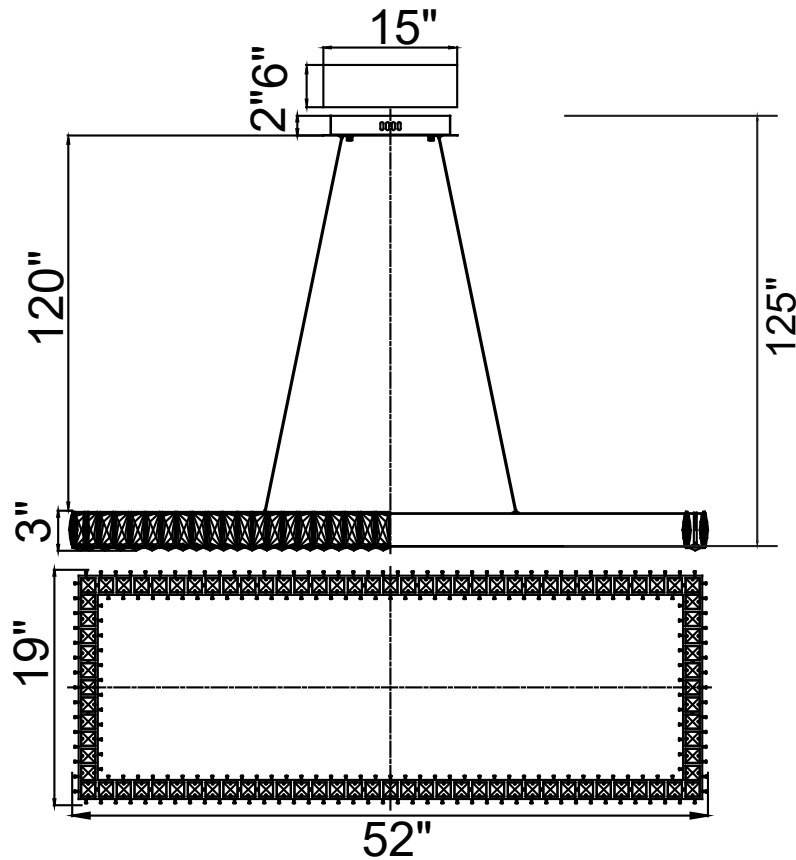

PROJECT: _____

FIXTURE TYPE: _____

LOCATION: _____

CONTACT/PHONE: _____

Item	1084P52-601-RC-1C
Collection	FELICITY
Finish	Chrome
Glass	-----
Crystal	Clear
Input	120V AC,60HZ,AC

Shade	-----
Length/Dia.	52"
Width/Ext.	19"
Height	3"
Maximum	125"
Lumens	3600

Light Source	LED
Bulb Info.	80W
Included	-----
Dimmable	Yes
Color	4000K
Weight	1.2KG