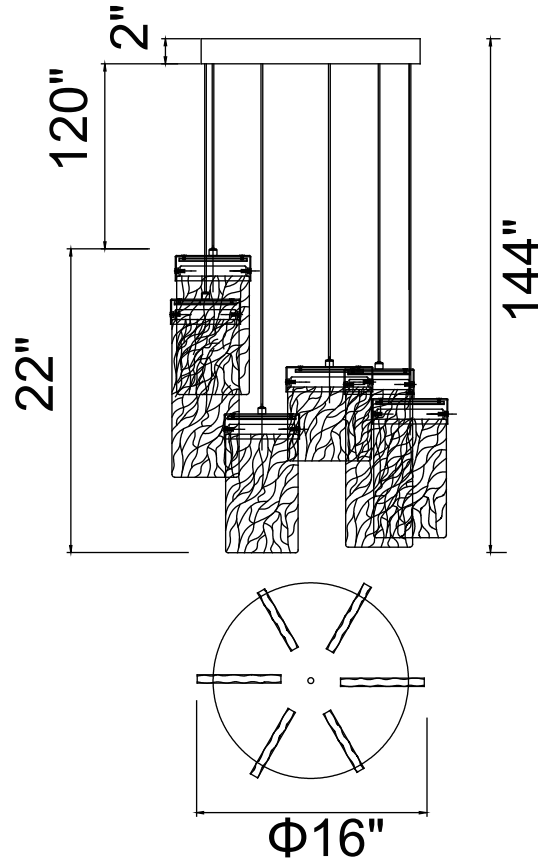

PROJECT: \_\_\_\_\_  
 FIXTURE TYPE: \_\_\_\_\_  
 LOCATION: \_\_\_\_\_  
 CONTACT/PHONE: \_\_\_\_\_

|            |                 |
|------------|-----------------|
| Item       | 1090P16-6-269   |
| Collection | CAROLINA        |
| Finish     | Pewter          |
| Glass      | Clear           |
| Crystal    | -----           |
| Input      | 120V AC,60HZ,AC |

|             |       |
|-------------|-------|
| Shade       | ----- |
| Length/Dia. | 16"   |
| Width/Ext.  | ----- |
| Height      | 22"   |
| Maximum     | 144"  |
| Lumens      | 1300  |

|              |        |
|--------------|--------|
| Light Source | LED    |
| Bulb Info.   | 50W    |
| Included     | -----  |
| Dimmable     | Yes    |
| Color        | 3000K  |
| Weight       | 15.0KG |