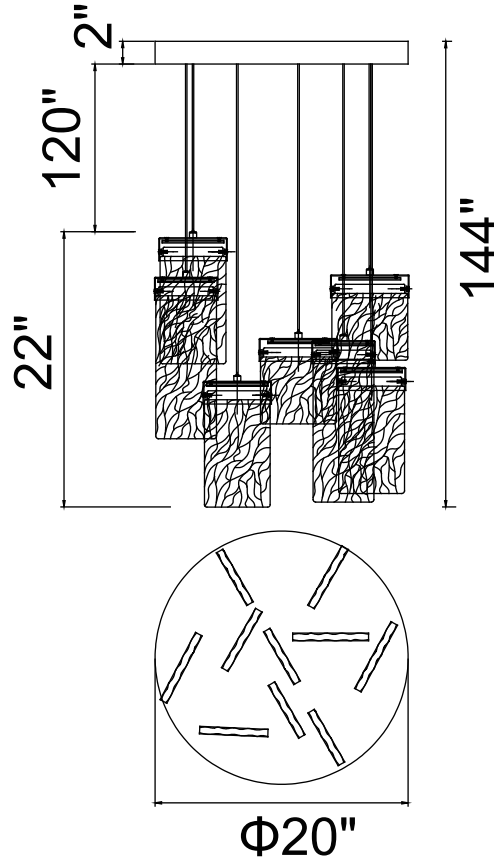

PROJECT: _____

FIXTURE TYPE: _____

LOCATION: _____

CONTACT/PHONE: _____

Item	1090P20-10-620
Collection	CAROLINA
Finish	Gold Leaf
Glass	Clear
Crystal	-----
Input	120V AC,60HZ,AC

Shade	-----
Length/Dia.	20"
Width/Ext.	-----
Height	22"
Maximum	144"
Lumens	3000

Light Source	LED
Bulb Info.	85W
Included	-----
Dimmable	Yes
Color	3000K
Weight	15.0KG