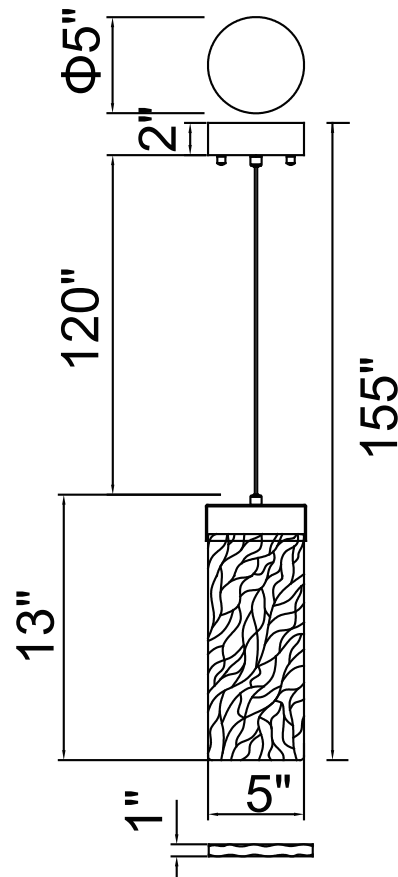

PROJECT: _____

FIXTURE TYPE: _____

LOCATION: _____

CONTACT/PHONE: _____

Item	1090P5-1-620-A
Collection	CAROLINA
Finish	Gold Leaf
Glass	Clear
Crystal	-----
Input	120V AC,60HZ,AC

Shade	-----
Length/Dia.	5"
Width/Ext.	1"
Height	13"
Maximum	135"
Lumens	240

Light Source	LED
Bulb Info.	9.5W
Included	-----
Dimmable	Yes
Color	3000K
Weight	1.5KG