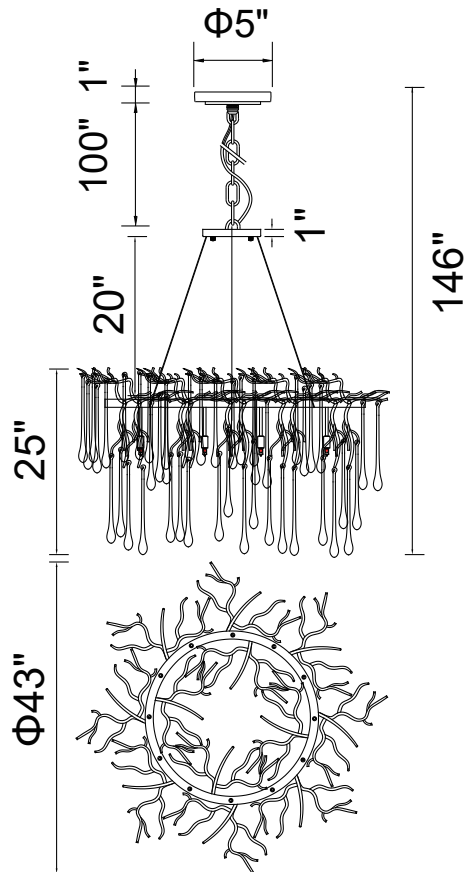

PROJECT: \_\_\_\_\_

FIXTURE TYPE: \_\_\_\_\_

LOCATION: \_\_\_\_\_

CONTACT/PHONE: \_\_\_\_\_

Item	1094P43-12-101
Collection	ANITA
Finish	Black
Glass	-----
Crystal	Clear
Input	120V AC,60HZ,AC

Shade	-----
Length/Dia.	43"
Width/Ext.	-----
Height	45"
Maximum	146"
Lumens	-----

Light Source	G9
Bulb Info.	12×40W
Included	-----
Dimmable	Yes
Color	-----
Weight	21.0KG