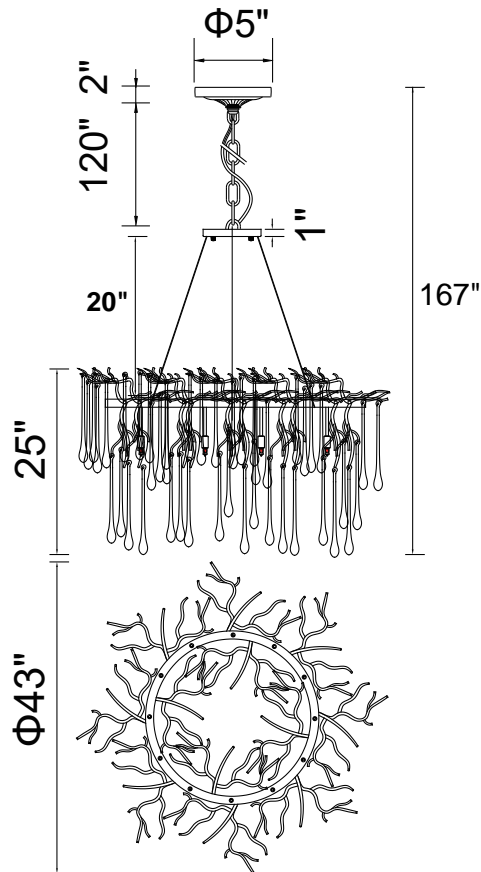

PROJECT: _____

FIXTURE TYPE: _____

LOCATION: _____

CONTACT/PHONE: _____

Item	1094P43-12-620
Collection	ANITA
Finish	Gold Leaf
Glass	-----
Crystal	Clear
Input	120V AC,60HZ,AC

Shade	-----
Length/Dia.	43"
Width/Ext.	-----
Height	25"
Maximum	219"
Lumens	-----

Light Source	G9
Bulb Info.	12x40W
Included	-----
Dimmable	Yes
Color	-----
Weight	21.0KG