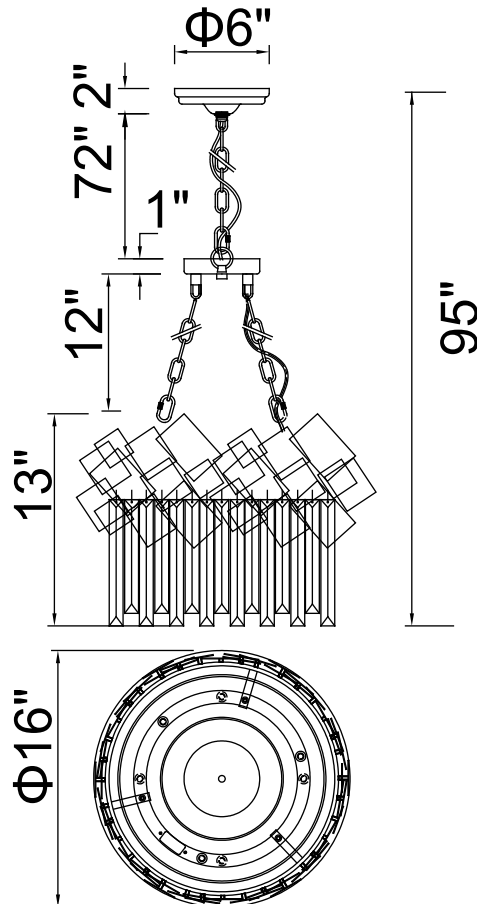

PROJECT: \_\_\_\_\_

FIXTURE TYPE: \_\_\_\_\_

LOCATION: \_\_\_\_\_

CONTACT/PHONE: \_\_\_\_\_

Item	1100P16-4-169
Collection	PANACHE
Finish	Medallion Gold
Glass	-----
Crystal	Clear
Input	120V AC,60HZ,AC

Shade	-----
Length/Dia.	16"
Width/Ext.	13"
Height	95"
Maximum	-----
Lumens	-----

Light Source	E12
Bulb Info.	4×60W
Included	-----
Dimmable	Yes
Color	-----
Weight	