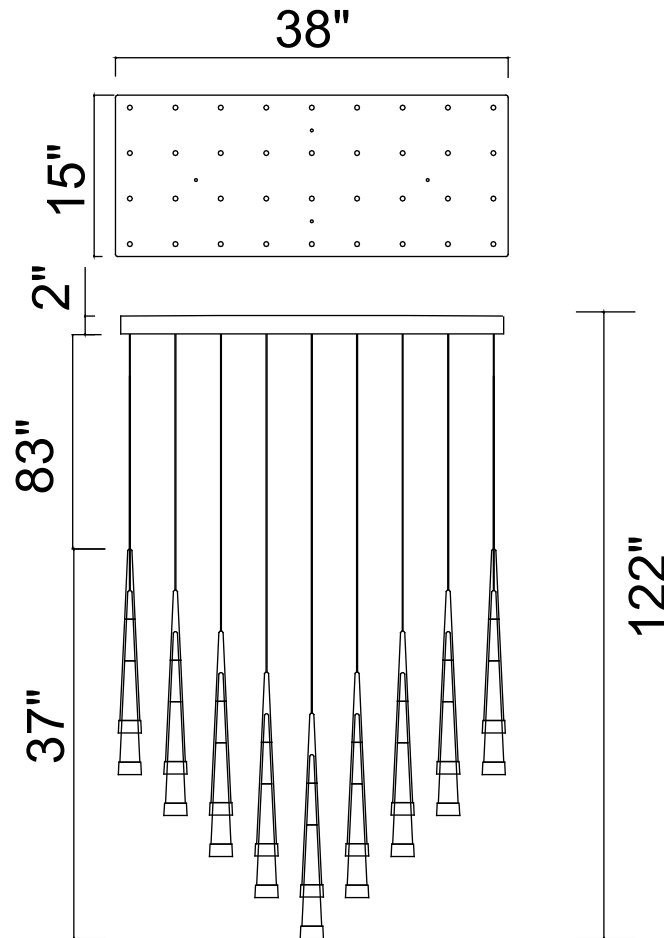

PROJECT: _____
 FIXTURE TYPE: _____
 LOCATION: _____
 CONTACT/PHONE: _____

Item	1103P38-36-602
Collection	ANDES
Finish	Satin Gold
Acrylic	Frosted
Crystal	-----
Input	120V AC,60HZ,AC

Shade	-----
Length/Dia.	38"
Width/Ext.	15"
Height	37"
Maximum	122"
Lumens	-----

Light Source	LED
Bulb Info.	180W
Included	-----
Dimmable	Yes
Color	3000K
Weight	