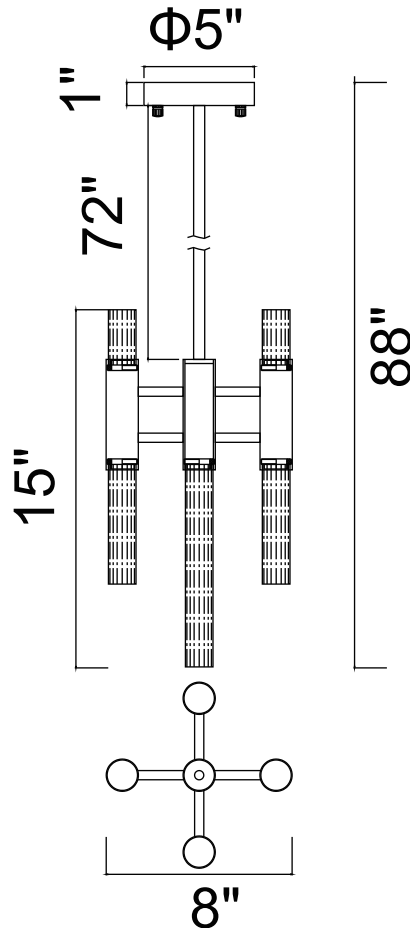

PROJECT: _____

FIXTURE TYPE: _____

LOCATION: _____

CONTACT/PHONE: _____

Item	1120P8-9-625
Collection	ORGUE
Finish	Brass
Glass	Clear
Crystal	-----
Input	120V AC,60HZ,AC

Shade	-----
Length/Dia.	8"
Width/Ext.	8"
Height	15"
Maximum	88"
Lumens	-----

Light Source	LED G9
Bulb Info.	9×5W
Included	-----
Dimmable	Yes
Color	-----
Weight	