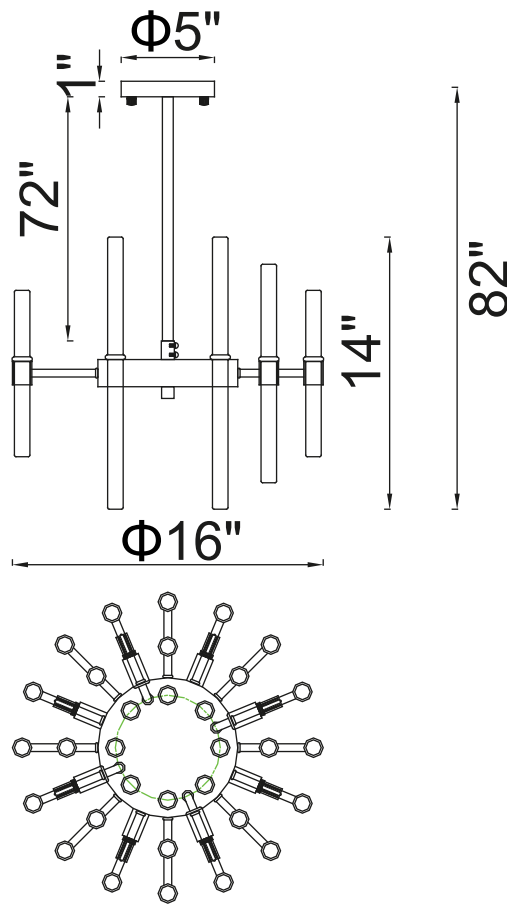

PROJECT: _____
 FIXTURE TYPE: _____
 LOCATION: _____
 CONTACT/PHONE: _____

Item	1137P16-8-613
Collection	MIROIR
Finish	Polished Nickel
Glass	Clear
Crystal	-----
Input	120V AC,60HZ,AC

Shade	-----
Length/Dia.	16"
Width/Ext.	-----
Height	14"
Maximum	82"
Lumens	-----

Light Source	G9
Bulb Info.	8×40W
Included	-----
Dimmable	Yes
Color	-----
Weight	