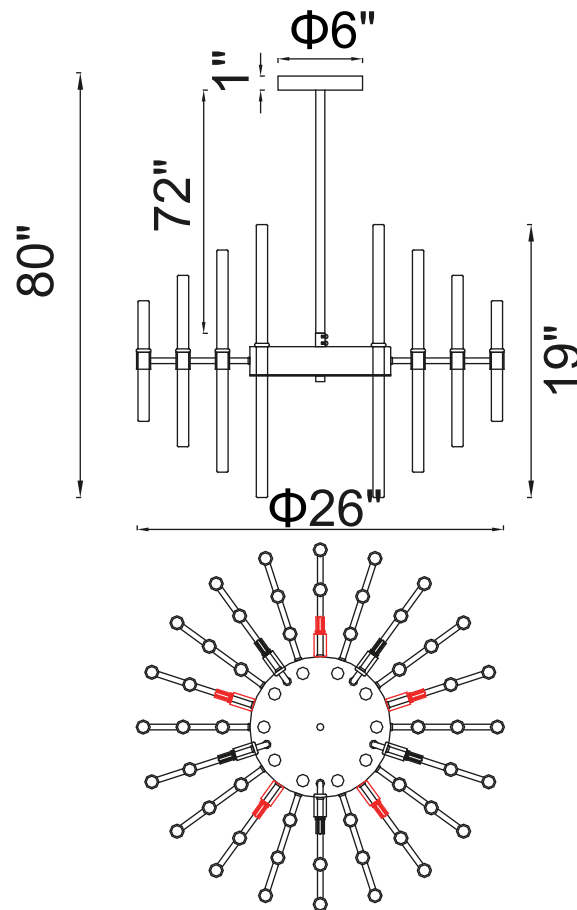

PROJECT: \_\_\_\_\_

FIXTURE TYPE: \_\_\_\_\_

LOCATION: \_\_\_\_\_

CONTACT/PHONE: \_\_\_\_\_

Item	1137P26-10-613
Collection	MIROIR
Finish	Polished Nickel
Glass	Clear
Crystal	-----
Input	120V AC,60HZ,AC

Shade	-----
Length/Dia.	26"
Width/Ext.	-----
Height	19"
Maximum	80"
Lumens	-----

Light Source	G9
Bulb Info.	10×40W
Included	-----
Dimmable	Yes
Color	-----
Weight	