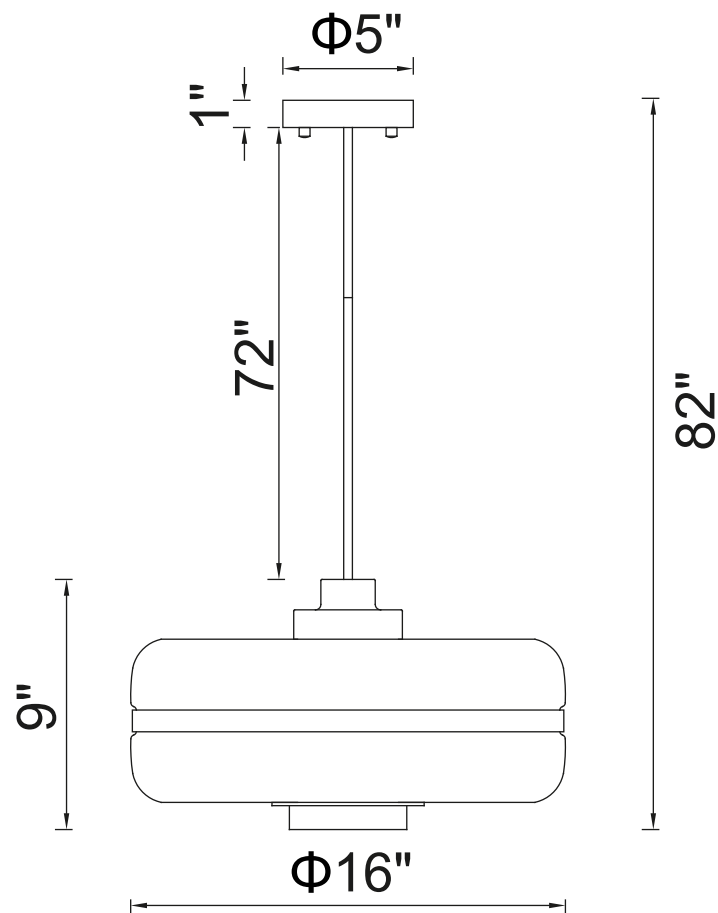

PROJECT: \_\_\_\_\_

FIXTURE TYPE: \_\_\_\_\_

LOCATION: \_\_\_\_\_

CONTACT/PHONE: \_\_\_\_\_

Item	1143P16-1-270
Collection	ELEMENTARY
Finish	Pearl Gold
Glass	White
Crystal	-----
Input	120V AC,60HZ,AC

Shade	-----
Length/Dia.	16"
Width/Ext.	-----
Height	9"
Maximum	82"
Lumens	-----

Light Source	E26
Bulb Info.	1×60W
Included	-----
Dimmable	Yes
Color	-----
Weight	