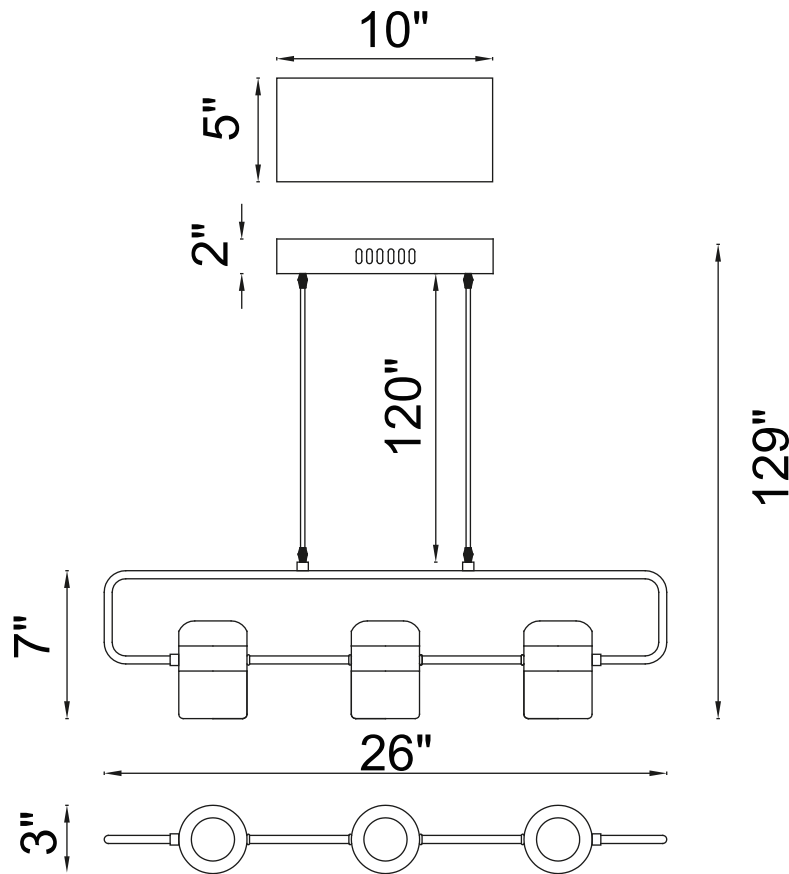

PROJECT: _____
 FIXTURE TYPE: _____
 LOCATION: _____
 CONTACT/PHONE: _____

Item	1147P26-3-101
Collection	MOXIE
Finish	Black
Acrylic	Frosted
Crystal	-----
Input	120V AC,60HZ,AC

Shade	-----
Length/Dia.	26"
Width/Ext.	3"
Height	7"
Maximum	129"
Lumens	-----

Light Source	LED
Bulb Info.	18W
Included	-----
Dimmable	Yes
Color	3000K
Weight	