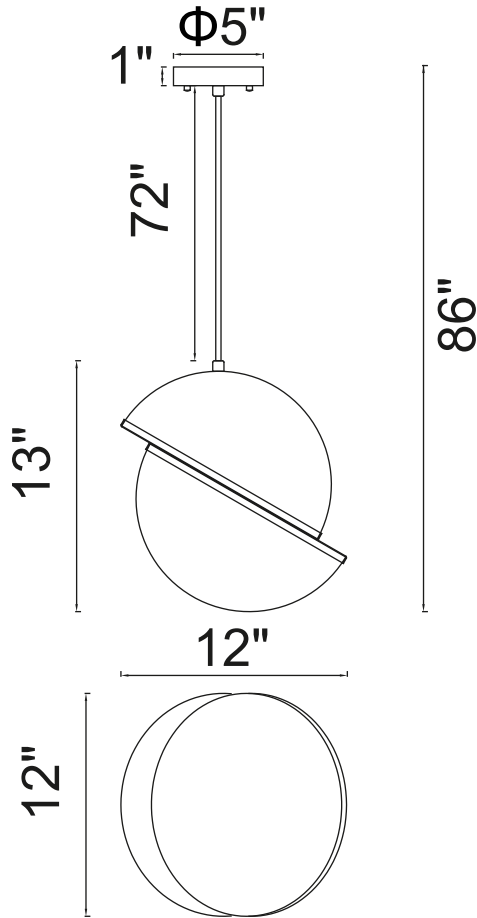

PROJECT: _____
 FIXTURE TYPE: _____
 LOCATION: _____
 CONTACT/PHONE: _____

Item	1148P12-1-624
Collection	GEMINI
Finish	Brass
Acrylic	White
Crystal	-----
Input	120V AC,60HZ,AC

Shade	-----
Length/Dia.	12"
Width/Ext.	12"
Height	13"
Maximum	86"
Lumens	-----

Light Source	E26
Bulb Info.	1x60W
Included	-----
Dimmable	Yes
Color	-----
Weight	