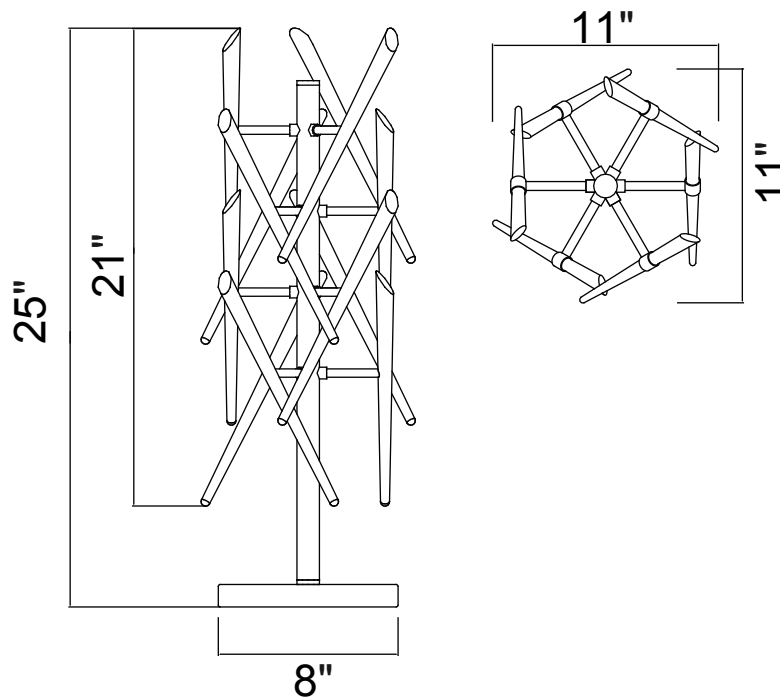

PROJECT: \_\_\_\_\_

FIXTURE TYPE: \_\_\_\_\_

LOCATION: \_\_\_\_\_

CONTACT/PHONE: \_\_\_\_\_

Item	1154T25-3-601
Collection	ICICLE
Finish	Chrome
Glass	Clear
Crystal	-----
Input	120V AC,60HZ,AC

Shade	-----
Length/Dia.	11"
Width/Ext.	11"
Height	21"
Maximum	25"
Lumens	-----

Light Source	G9
Bulb Info.	3×40W
Included	-----
Dimmable	Yes
Color	-----
Weight	