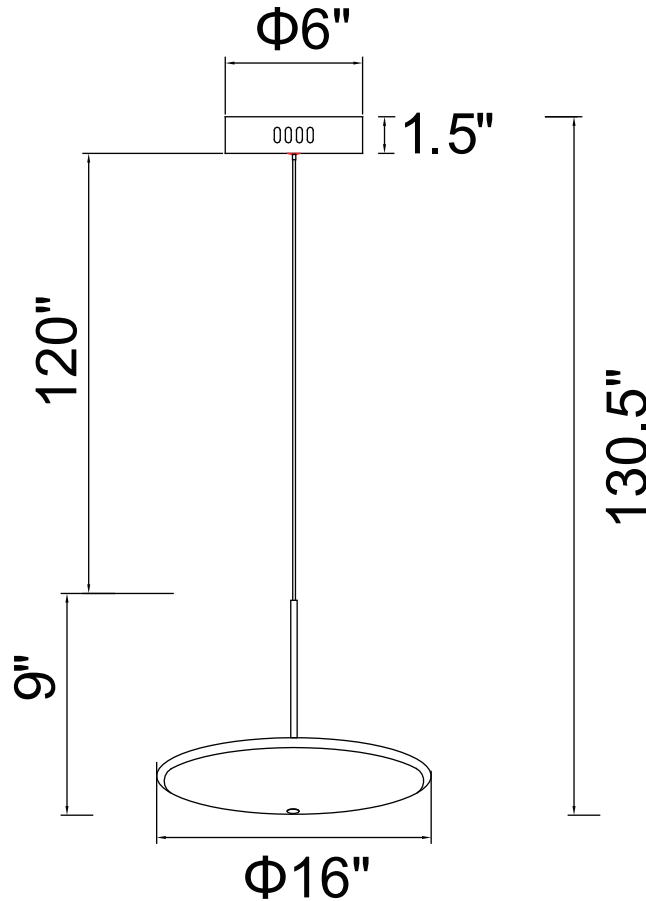

PROJECT: _____
 FIXTURE TYPE: _____
 LOCATION: _____
 CONTACT/PHONE: _____

Item	1204P16-1-625-A
Collection	OVNI
Finish	Brass
Acrylic	Acrylic
Crystal	-----
Input	120V AC,60HZ,AC

Shade	-----
Length/Dia.	16"
Width/Ext.	16"
Height	9"
Maximum	130.5"
Lumens	520

Light Source	LED
Bulb Info.	10W
Included	-----
Dimmable	Yes
Color	3000K
Weight	