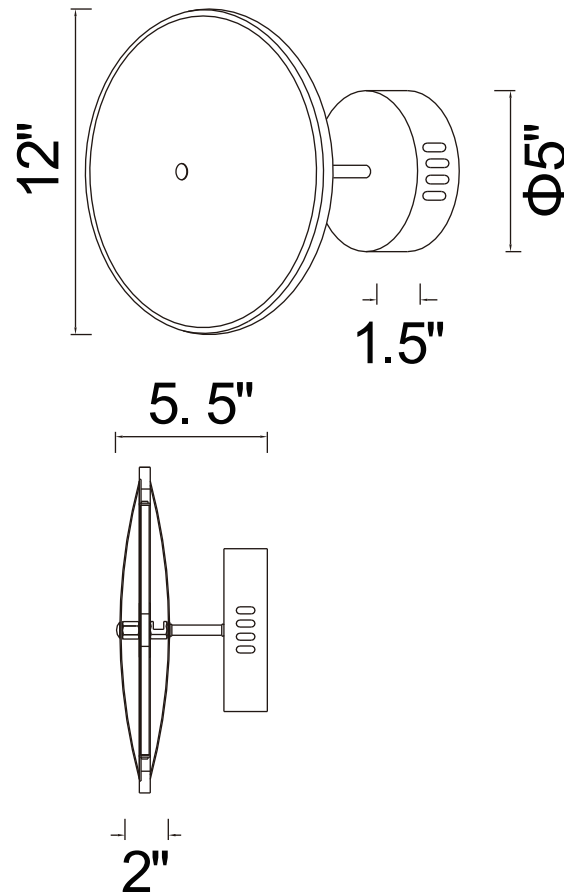

PROJECT: \_\_\_\_\_

FIXTURE TYPE: \_\_\_\_\_

LOCATION: \_\_\_\_\_

CONTACT/PHONE: \_\_\_\_\_

Item	1204W12-1-625
Collection	OVNI
Finish	Brass
Acrylic	Acrylic
Crystal	-----
Input	120V AC,60HZ,AC

Shade	-----
Length/Dia.	12"
Width/Ext.	5.5"
Height	12"
Maximum	12"
Lumens	364

Light Source	LED
Bulb Info.	7W
Included	-----
Dimmable	Yes
Color	3000K
Weight	