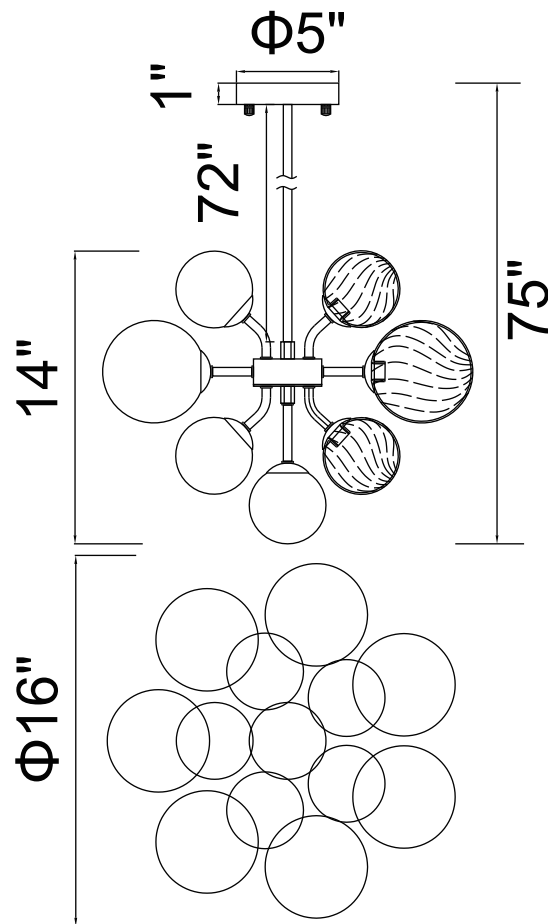

PROJECT: \_\_\_\_\_

FIXTURE TYPE: \_\_\_\_\_

LOCATION: \_\_\_\_\_

CONTACT/PHONE: \_\_\_\_\_

Item	1205P16-8-601
Collection	PALLOCIYes
Finish	Chrome
Glass	Clear+Smoke
Crystal	-----
Input	120V AC,60HZ,AC

Shade	-----
Length/Dia.	16"
Width/Ext.	16"
Height	14"
Maximum	75"
Lumens	-----

Light Source	LED G9
Bulb Info.	8×40W
Included	-----
Dimmable	Yes
Color	-----
Weight	