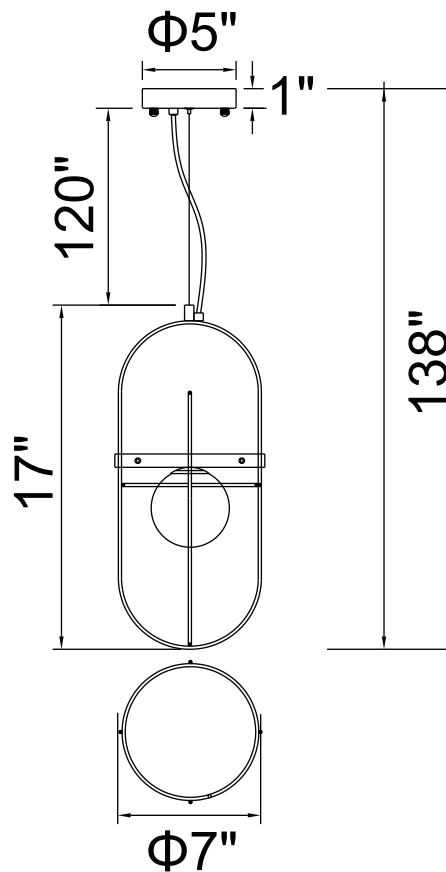

PROJECT: _____

FIXTURE TYPE: _____

LOCATION: _____

CONTACT/PHONE: _____

Item	1209P7-1-169
Collection	ORBIT
Finish	Medallion Gold
Glass	Frosted
Crystal	-----
Input	120V AC,60HZ,AC

Shade	-----
Length/Dia.	7"
Width/Ext.	7"
Height	17"
Maximum	138"
Lumens	-----

Light Source	LED G9
Bulb Info.	1×5W
Included	-----
Dimmable	Yes
Color	-----
Weight	-----