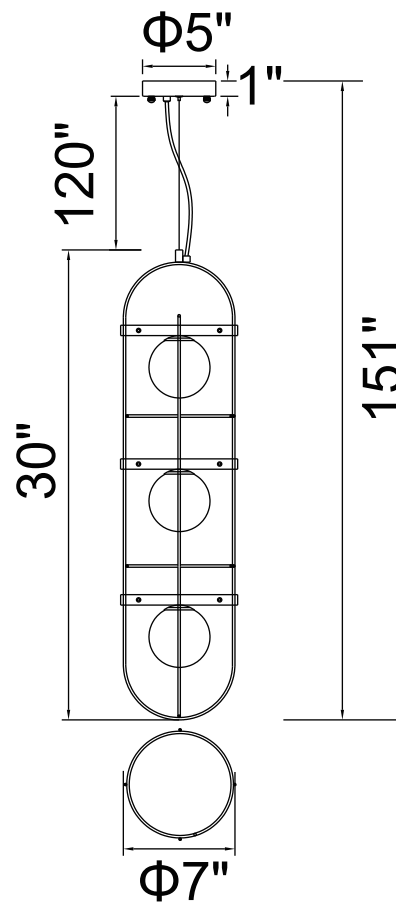

PROJECT: _____

FIXTURE TYPE: _____

LOCATION: _____

CONTACT/PHONE: _____

Item	1209P7-3-169
Collection	ORBIT
Finish	Medallion Gold
Glass	Frosted
Crystal	-----
Input	120V AC,60HZ,AC

Shade	-----
Length/Dia.	7"
Width/Ext.	7"
Height	30"
Maximum	151"
Lumens	-----

Light Source	LED G9
Bulb Info.	3×5W
Included	-----
Dimmable	Yes
Color	-----
Weight	-----