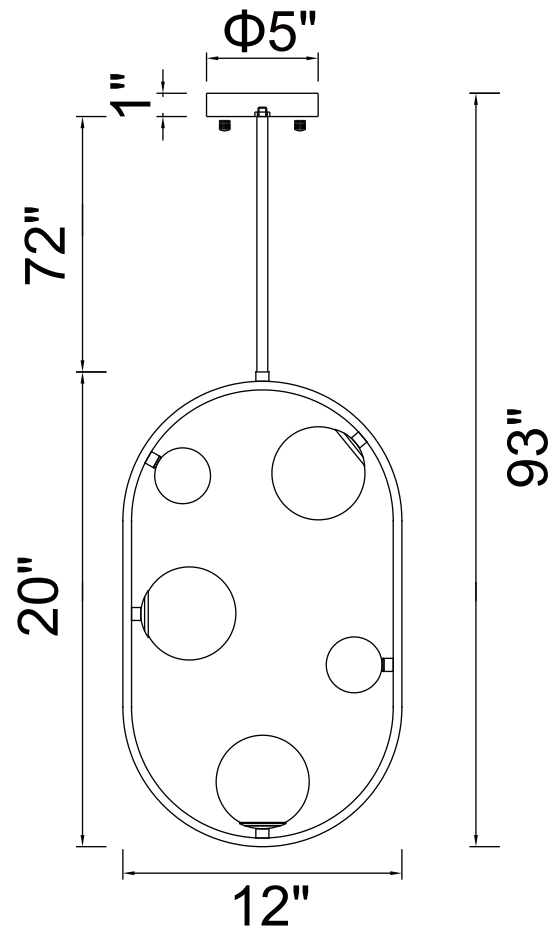

PROJECT: _____

FIXTURE TYPE: _____

LOCATION: _____

CONTACT/PHONE: _____

Item	1212P12-3-169
Collection	CELESTE
Finish	Medallion Gold
Glass	Frosted
Crystal	-----
Input	120V AC,60HZ,AC

Shade	-----
Length/Dia.	12"
Width/Ext.	12"
Height	20"
Maximum	93"
Lumens	-----

Light Source	LED G9
Bulb Info.	3×5W
Included	-----
Dimmable	Yes
Color	-----
Weight	