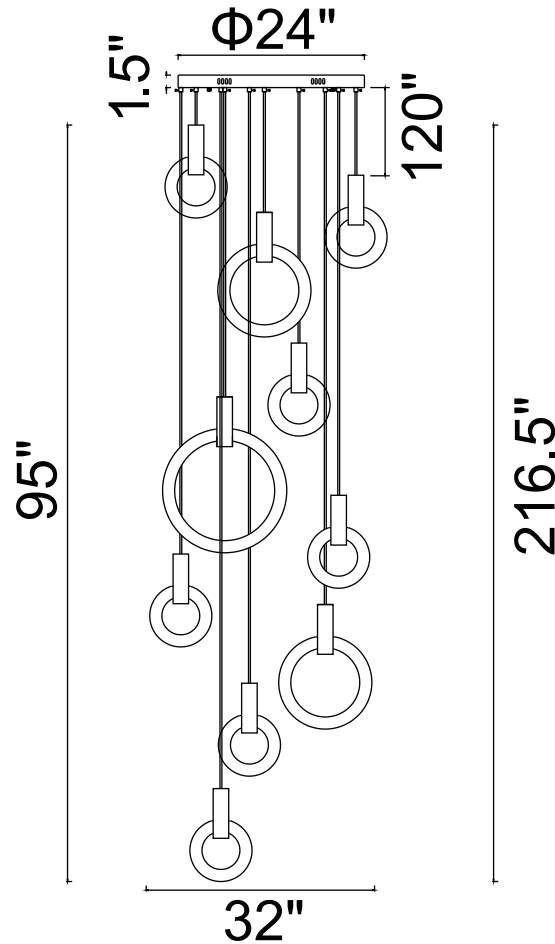

PROJECT: _____

FIXTURE TYPE: _____

LOCATION: _____

CONTACT/PHONE: _____

Item	1214P32-10-236
Collection	ANELLO
Finish	White Oak
Glass	-----
Acrylic	Frosted
Input	120V AC,60HZ,AC

Shade	-----
Length/Dia.	32"
Width/Ext.	32"
Height	95"
Maximum	216.5"
Lumens	2704

Light Source	LED
Bulb Info.	52W
Included	-----
Dimmable	Yes
Color	3000K
Weight	