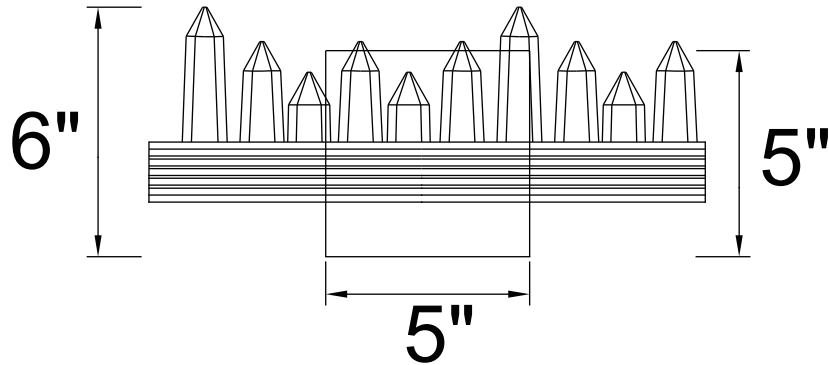

PROJECT: _____

FIXTURE TYPE: _____

LOCATION: _____

CONTACT/PHONE: _____

Item	1218W12-613
Collection	AGASSIZ
Finish	Polished Nickel
Glass	-----
Crystal	Clear
Input	120V AC,60HZ,AC

Shade	-----
Length/Dia.	12"
Width/Ext.	6"
Height	6"
Maximum	-----
Lumens	624

Light Source	LED
Bulb Info.	12W
Included	-----
Dimmable	Yes
Color	4000K
Weight	