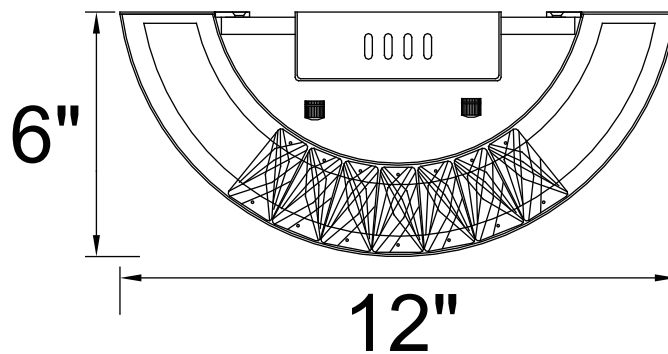

PROJECT: _____

FIXTURE TYPE: _____

LOCATION: _____

CONTACT/PHONE: _____

Item	1218W12-613
Collection	AGASSIZ
Finish	Polished Nickel
Glass	-----
Crystal	Clear
Input	120V AC,60HZ,AC

Shade	-----
Length/Dia.	12"
Width/Ext.	6"
Height	6"
Maximum	-----
Lumens	624

Light Source	LED
Bulb Info.	12W
Included	-----
Dimmable	Yes
Color	4000K
Weight	