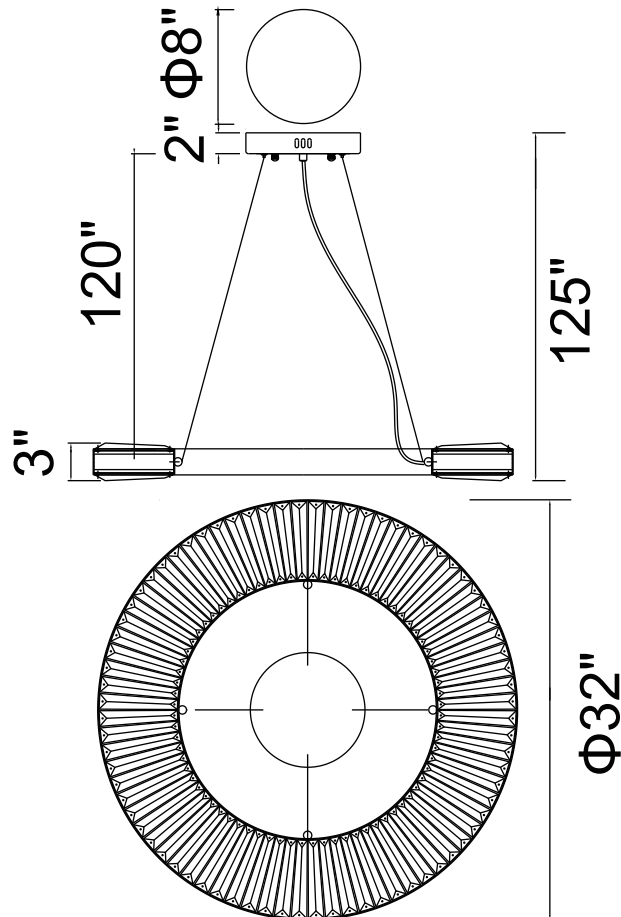

PROJECT: _____

FIXTURE TYPE: _____

LOCATION: _____

CONTACT/PHONE: _____

Item	1219P32-1-625
Collection	BIJOUX
Finish	Brass
Glass Crystal	Clear
Input	120V AC,60HZ,AC

Shade	-----
Length/Dia.	32"
Width/Ext.	32"
Height Maximum	3" 125"
Lumens	4160

Light Source	LED
Bulb Info.	80W
Included	-----
Dimmable Color	Yes 3000K
Weight	