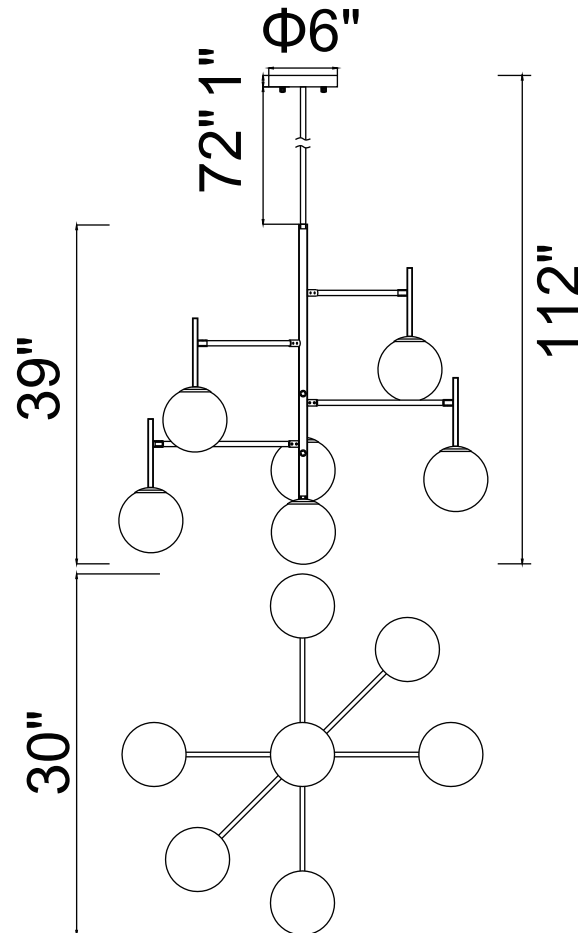

PROJECT: _____

FIXTURE TYPE: _____

LOCATION: _____

CONTACT/PHONE: _____

Item	1228P36-7-169
Collection	TOURCH
Finish	Medallion Gold
Glass	Frosted
Crystal	-----
Input	120V AC,60HZ,AC

Shade	-----
Length/Dia.	30"
Width/Ext.	30"
Height	39"
Maximum	112"
Lumens	-----

Light Source	LED G9
Bulb Info.	7×5W
Included	-----
Dimmable	Yes
Color	-----
Weight	