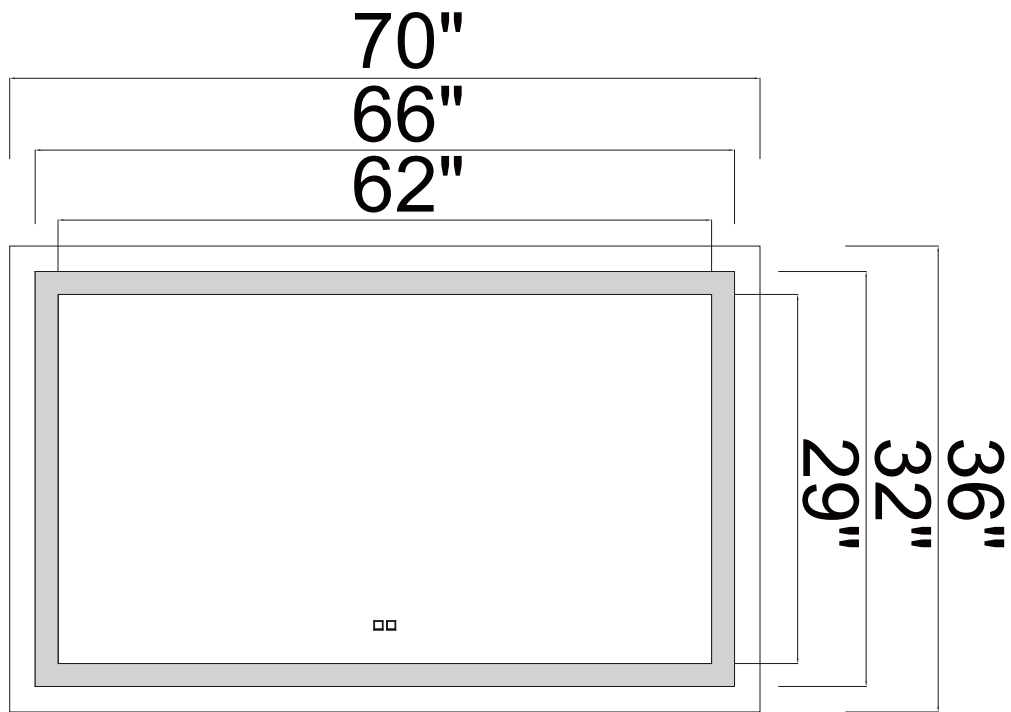

PROJECT: _____
 FIXTURE TYPE: _____
 LOCATION: _____
 CONTACT/PHONE: _____

Mirror Can Not Turn On/Off From a Wall Switch

Item	1232W70-36-A	Shade	-----	Light Source	LED
Collection	ABRIL	Length/Dia.	70"	Bulb Info.	28W
Finish	White	Width/Ext.	2"	Included	-----
Glass	-----	Height	36"	Dimmable	No
Crystal	-----	Maximum	-----	Color	3000K, 4000K, 6000K
Input	120V AC,60HZ,AC	Lumens	1456	Weight	