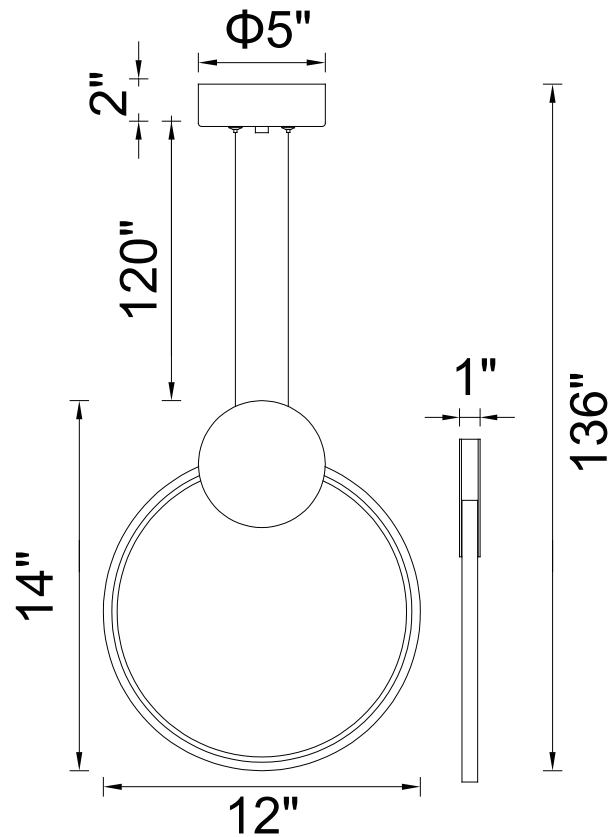

PROJECT: _____

FIXTURE TYPE: _____

LOCATION: _____

CONTACT/PHONE: _____

Item	1297P12-1-602
Collection	
Finish	Stain Gold
Glass	-----
Acrylic	White
Input	120V AC,60HZ,AC

Shade	-----
Length/Dia.	12"
Width/Ext.	1"
Height	14"
Maximum	136"
Lumens	468

Light Source	LED
Bulb Info.	9W
Included	-----
Dimmable	Yes
Color	3000K
Weight	